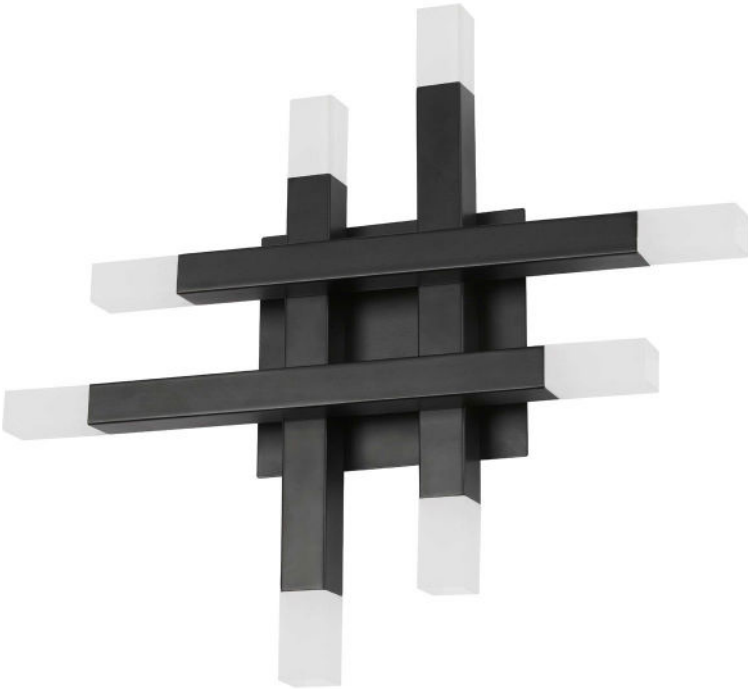

ACS-1432W-MB-FR - 24W Wall Sconce, MB w/ Frosted Acrylic Diff

24W Wall Sconce Matte Black with Frosted Acrylic Diffuser

Height	15.75	No. of Bulbs	8
Width/Length	15.75	LED Compatible	Integrated LED
Depth	3.25	Total Wattage	24
Weight	3		
Body Material	Metal	Second Material	Acrylic
Finish/Color	Matte Black	Second Finish/Color	Frosted
Type of Finish	Painted		
Bulb 1 Amount	8	Rated For Voltage	Damp Location 120V
Bulb 1 Base Type	LED		
Bulb 1 Max Watt.	3	Approval	cUL or equivalent
Bulb 1 Included	Yes	Warranty	3 Years Limited
Bulb 1 Lumens	1920	Instal Position	Wall
Bulb 1 CRI	90+		

Date:	Notes:
Fixture Type:	
Job Name:	

Lighting • LED • Shades • Custom Designs

TORONTO | BUFFALO | LIGHTFAIR | DALLAS MARKET CENTRE # 4303

www.dainolite.com | 1-888-564-1262 | dainolite@dainolite.com

[/dainolite](https://www.facebook.com/dainolite)