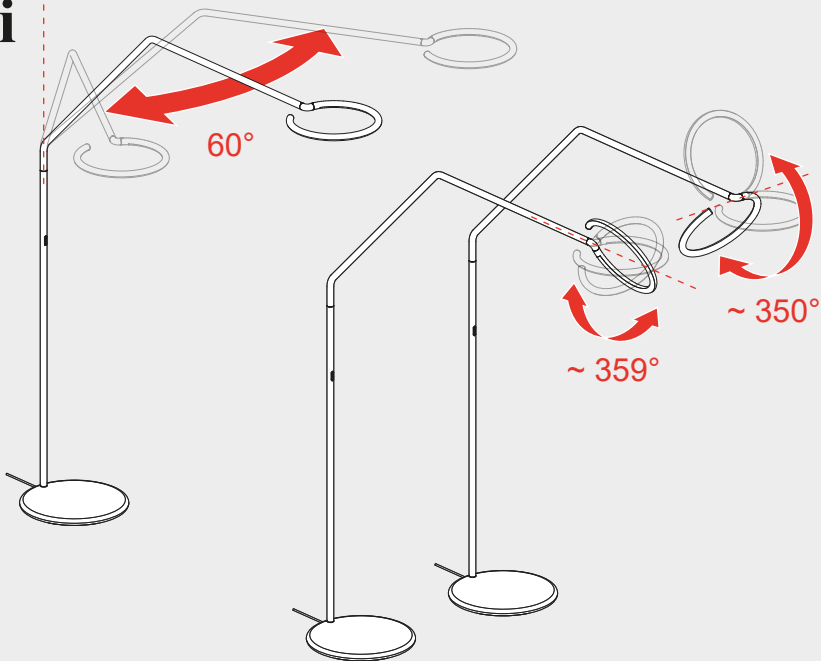

Artemide®

VINE LIGHT FLOOR

design
BIG

i

GET IT ON
Google Play

Download on the
App Store

Artemide App
Quick Starting Guide

i