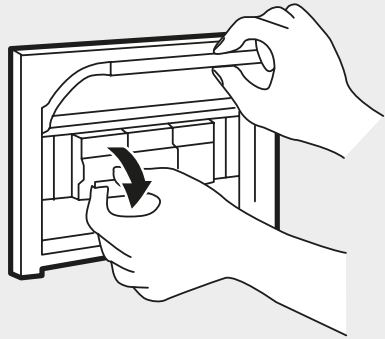

Artemide®

VINE LIGHT FLOOR

design
BIG

i

GET IT ON
Google Play

Download on the
App Store

Artemide App
Quick Starting Guide

i