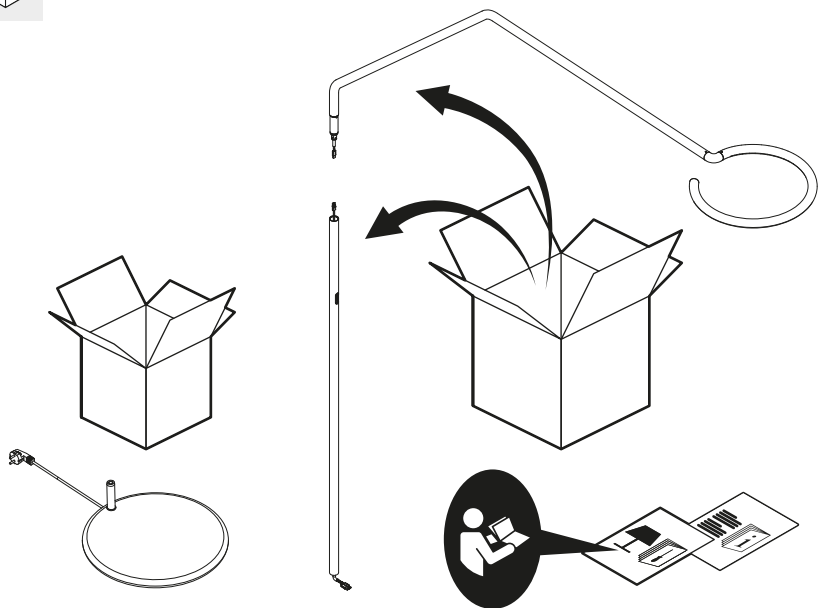

Artemide®

VINE LIGHT FLOOR

design
BIG

i

GET IT ON
Google Play

Download on the
App Store

Artemide App
Quick Starting Guide

i