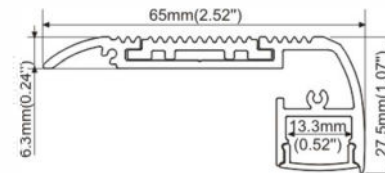

## Common Series

ALP024

OL-ALP 024 = 1 METRE DE LONGUEUR MAXIMUM  
 OL-APL- 024-2M = 2 METRE DE LONG MAXIMUM  
 OL-ALP 024-2.5M = 2.5 METRE DE LONG MAXIMUM

- PMMA opal matte cover
- PMMA semi-clear cover
- PC diffused cover

End cap with hole  
 End cap without hole

## Common Series

ALP024-R

OL-ALP024-R-PC-B = 1 METRE DE LONGUEUR MAXIMU  
 OL-ALP024-R-PC-B-2M = 2 METRE DE LONG MAXIMUM  
 OL-ALP024-R-PC-B-2.5M = 2.5 METRE DE LONG MAXIMUM

- PMMA opal matte cover
- PMMA semi-clear cover
- PC diffused cover