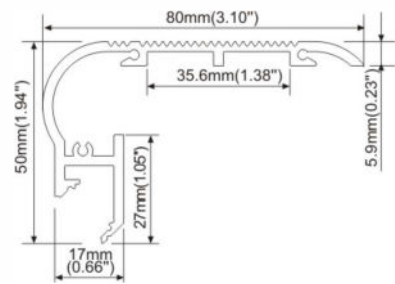

## Common Series

ALP024

OL-ALP 024 = 1 METRE DE LONGUEUR MAXIMUM  
 OL-APL- 024-2M = 2 METRE DE LONG MAXIMUM  
 OL-ALP 024-2.5M = 2.5 METRE DE LONG MAXIMUM

- PMMA opal matte cover
- PMMA semi-clear cover
- PC diffused cover

End cap with hole  
 End cap without hole

## Common Series

ALP024-R

OL-ALP024-R-PC-B = 1 METRE DE LONGUEUR MAXIMU  
 OL-ALP024-R-PC-B-2M = 2 METRE DE LONG MAXIMUM  
 OL-ALP024-R-PC-B-2.5M = 2.5 METRE DE LONG MAXIMUM

- PMMA opal matte cover
- PMMA semi-clear cover
- PC diffused cover