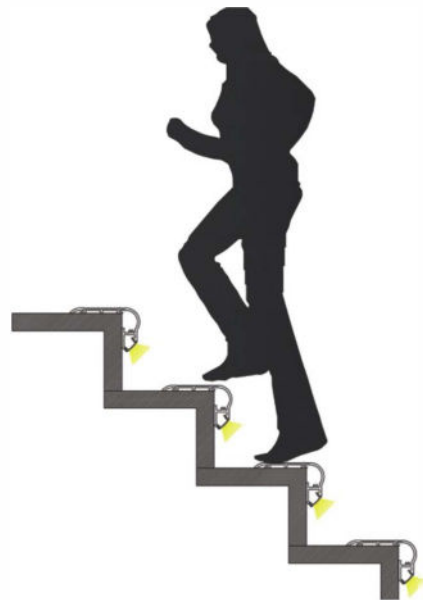

## Common Series

ALP024

OL-ALP 024 = 1 METRE DE LONGUEUR MAXIMUM  
 OL-APL- 024-2M = 2 METRE DE LONG MAXIMUM  
 OL-ALP 024-2.5M = 2.5 METRE DE LONG MAXIMUM

- PMMA opal matte cover
- PMMA semi-clear cover
- PC diffused cover

End cap with hole  
 End cap without hole