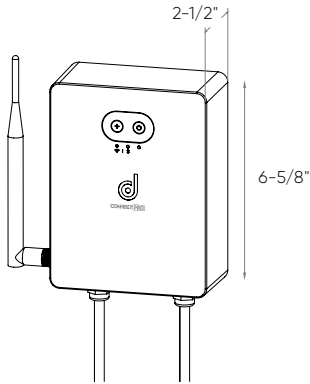

Core

The heart of your connected landscape system. By adding the Core, you unleash the full potential of smart lighting.

Model

DCP-TR60

60W low-voltage smart transformer

Specifications

Constant voltage mode power supply
 Protection: short circuit / Over voltage
 Input voltage: 120VAC 60Hz
 Output voltage: 24V DC
 Output Power: 60W
 Maximum recommended load: 80%
 Operating temperature: -30°C to 45°C
 Control with the Dals Connect app
 Integrated Hub
 Number of supported smart devices per hub: 128
 Can be controlled locally (without internet)
 Works with Dals Connect PRO devices
 Secure connection
 Can be used with a voice-controlled assistant
 Supports Wi-Fi and BLE Mesh protocols
 5-year warranty

Finish

BK Black

Download the Dals Connect app

Create groups
 Set schedules
 Remote access
 Compatible with Google Assistant and Amazon Alexa

Model

DCP-TR200

200W low-voltage smart transformer

Specifications

Constant voltage mode power supply
 Protection: short circuit / Over voltage
 Input voltage: 120VAC 60Hz
 Output voltage: 24V DC
 Output Power: 2x 100W outputs
 Maximum recommended load: 80%
 Operating temperature: -30°C to 45°C
 Control with the Dals Connect app
 Integrated Hub
 Number of supported smart devices per hub: 128
 Can be controlled locally (without internet)
 Works with Dals Connect PRO devices
 Secure connection
 Can be used with a voice-controlled assistant
 Supports Wi-Fi and BLE Mesh protocols
 5-year warranty