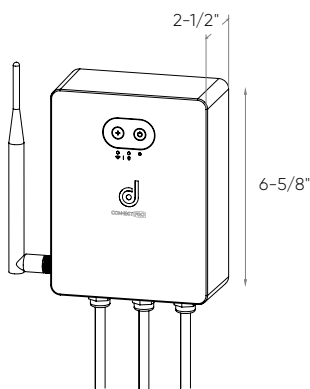

Core

The heart of your connected landscape system. By adding the Core, you unleash the full potential of smart lighting.

Model

DCP-TR60

60W low-voltage smart transformer

Specifications

Constant voltage mode power supply
 Protection: short circuit / Over voltage
 Input voltage: 120VAC 60Hz
 Output voltage: 24V DC
 Output Power: 60W
 Maximum recommended load: 80%
 Operating temperature: -30°C to 45°C
 Control with the Dals Connect app
 Integrated Hub
 Number of supported smart devices per hub: 128
 Can be controlled locally (without internet)
 Works with Dals Connect PRO devices
 Secure connection
 Can be used with a voice-controlled assistant
 Supports Wi-Fi and BLE Mesh protocols
 5-year warranty

Finish

BK Black

Download the Dals Connect app

Create groups
 Set schedules
 Remote access
 Compatible with Google Assistant and Amazon Alexa

Model

DCP-TR200

200W low-voltage smart transformer

Specifications