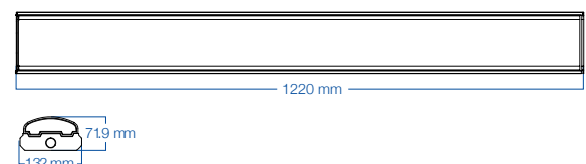

DIMENSIONAL DRAWING

Western Canada Warehouse: 121-1647 Broadway Street, Port Coquitlam, BC V3C 6P8 | ordersbc@csc-led.com