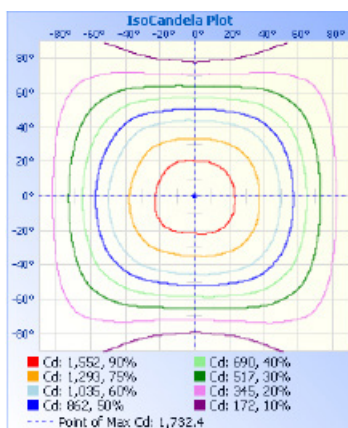

Surface or Pendant Mount Ready

2 Piece Design

with separate light engine and base, connected by aircraft cable, allows for fast and easy installation

TECHNICAL DATA

LIGHT SPECIFICATIONS

Lumens	5,100 lm @ 35W
Efficacy	145.71 lm/W
CCT	3500K / 4000K / 5000K
CRI	80
Dimmable	0-10V
L70 Life	50,000 hrs
Warranty	5-year

APPROVALS AND LISTINGS

cETL	5001780
DLC	PLEUIAYAFWKP

ILLUMINANCE AT A DISTANCE

ISOCANDELA PLOT

ELECTRICAL

Wattage	24W / 27W / 30W / 35W
Voltage	120-347V
Power Factor	>0.9
THD	15%
Operating Temp	-20 to 40°C