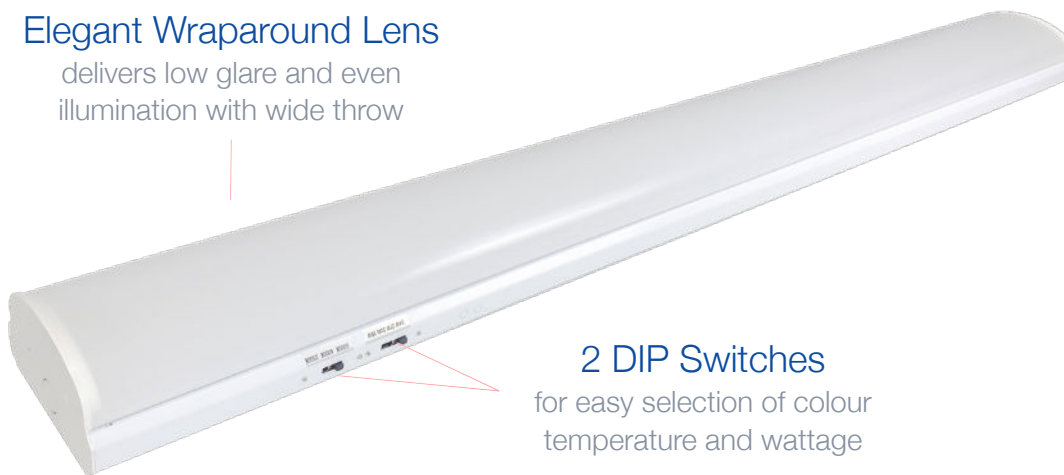

WR2 Wrap Fixture

24W-35W | CCT Tunable | 120-347V

Our most versatile wrap fixture that meets or exceeds all commercial specifications

True universal driver input (120-347V) and colour tunable

Elegant Wraparound Lens

delivers low glare and even illumination with wide throw

2 DIP Switches

for easy selection of colour temperature and wattage

Compact 0-10V Dimmable Driver with 120-347V Input

Dimmable motion sensor option available (sold separately)

Surface or Pendant Mount Ready

2 Piece Design

with separate light engine and base, connected by aircraft cable, allows for fast and easy installation

TECHNICAL DATA

LIGHT SPECIFICATIONS

Lumens	5,100 lm @ 35W
Efficacy	145.71 lm/W
CCT	3500K / 4000K / 5000K
CRI	80
Dimmable	0-10V
L70 Life	50,000 hrs
Warranty	5-year

CONSTRUCTION

Housing	Steel
Mounting	Surface or Pendant
Finish	White
IP Rating	IP20
Product Dimensions	1220 x 132 x 71.9 mm
Net Weight	10.4 kg
Gross Weight	11.8 kg
Carton Qty	4
Carton Dimensions	1245 x 295 x 175 mm