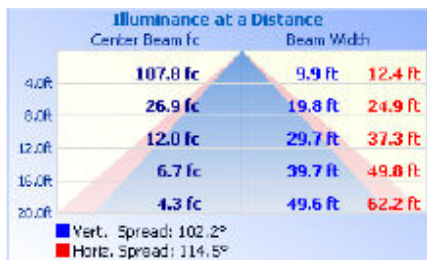

Surface or Pendant Mount Ready

2 Piece Design

with separate light engine and base, connected by aircraft cable, allows for fast and easy installation

TECHNICAL DATA

LIGHT SPECIFICATIONS

Lumens	5,100 lm @ 35W
Efficacy	145.71 lm/W
CCT	3500K / 4000K / 5000K
CRI	80
Dimmable	0-10V
L70 Life	50,000 hrs
Warranty	5-year

APPROVALS AND LISTINGS

cETL	5001780
DLC	PLEUIAYAFWKP

ILLUMINANCE AT A DISTANCE

ISOCANDELA PLOT

ELECTRICAL

Wattage	24W / 27W / 30W / 35W
Voltage	120-347V
Power Factor	>0.9
THD	15%
Operating Temp	-20 to 40°C

CONSTRUCTION

Housing	Steel
Mounting	Surface or Pendant
Finish	White
IP Rating	IP20
Product Dimensions	1220 x 132 x 71.9 mm
Net Weight	10.4 kg
Gross Weight	11.8 kg
Carton Qty	4
Carton Dimensions	1245 x 295 x 175 mm