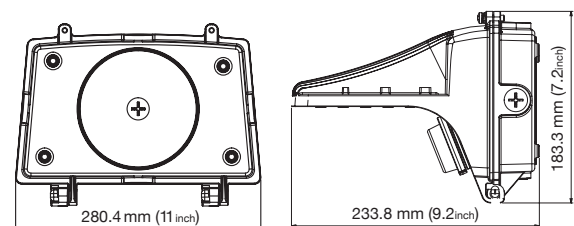

APPROVALS AND LISTINGS

cETL	5018387
DLC	PLW5RER6H2LM

ILLUMINANCE AT A DISTANCE

ISOCANDELA PLOT

ELECTRICAL

Wattage	80W
Voltage	120-347V
Power Factor	0.93
THD	12%
Operating Temp	-30 to 45°C

CONSTRUCTION

Housing	Die-Cast Aluminum
Cover	Polycarbonate
Finish	Black
IP Rating	IP65
Net Weight	2.7 kg
Gross Weight	3.2 kg
Carton Qty	1
Carton Dimensions	215 x 310 x 275 mm

ACCESSORIES (Ordered Separately)

Visor	WPX-VISOR-L
Type 2 Optics	WPX-T2L
Type 4 Optics	WPX-T4L

DIMENSIONS

Western Canada Warehouse: 121-1647 Broadway Street, Port Coquitlam, BC V3C 6P8 | ordersbc@csc-led.com