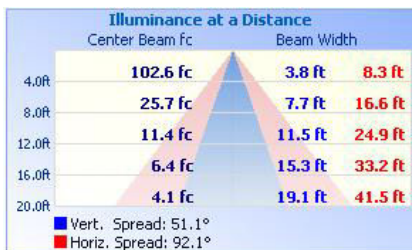

Colour Tunable
3000K/4000K/5000K

Optional Accesories (sold separately):
Visor, Type 2 Optics, Type 4 Optics

WPX-VISOR-L

WPX-T2L

WPX-T4L

TECHNICAL DATA

LIGHT SPECIFICATIONS

Lumens	9,566 lm
Efficacy	121.8 lm/W
CCT	3000K / 4000K / 5000K
CRI	73
Dimmable	0-10V
L70 Life	50,000 hrs
Warranty	10-year

APPROVALS AND LISTINGS

cETL	5018387
DLC	PLW5RER6H2LM

ILLUMINANCE AT A DISTANCE

ISOCANDELA PLOT

ELECTRICAL

Wattage	80W
Voltage	120-347V
Power Factor	0.93
THD	12%
Operating Temp	-30 to 45°C

CONSTRUCTION

Housing	Die-Cast Aluminum
Cover	Polycarbonate
Finish	Black
IP Rating	IP65
Net Weight	2.7 kg
Gross Weight	3.2 kg
Carton Qty	1
Carton Dimensions	215 x 310 x 275 mm