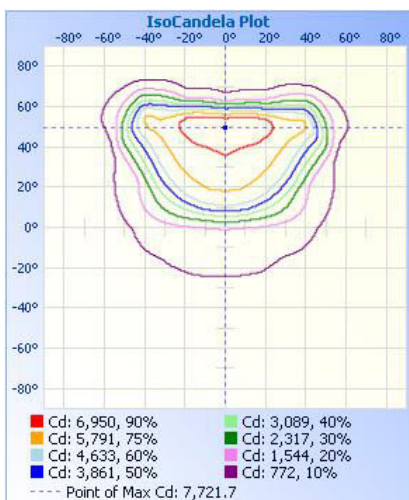

Colour Tunable
3000K/4000K/5000K

Optional Accesories (sold separately):
Visor, Type 2 Optics, Type 4 Optics

WPX-VISOR-L

WPX-T2L

WPX-T4L

TECHNICAL DATA

LIGHT SPECIFICATIONS

Lumens	9,566 lm
Efficacy	121.8 lm/W
CCT	3000K / 4000K / 5000K
CRI	73
Dimmable	0-10V
L70 Life	50,000 hrs
Warranty	10-year

APPROVALS AND LISTINGS

cETL	5018387
DLC	PLW5RER6H2LM

ILLUMINANCE AT A DISTANCE

ISOCANDELA PLOT

ELECTRICAL

Wattage	80W
Voltage	120-347V
Power Factor	0.93
THD	12%
Operating Temp	-30 to 45°C

CONSTRUCTION

Housing	Die-Cast Aluminum
Cover	Polycarbonate
Finish	Black
IP Rating	IP65
Net Weight	2.7 kg
Gross Weight	3.2 kg
Carton Qty	1
Carton Dimensions	215 x 310 x 275 mm