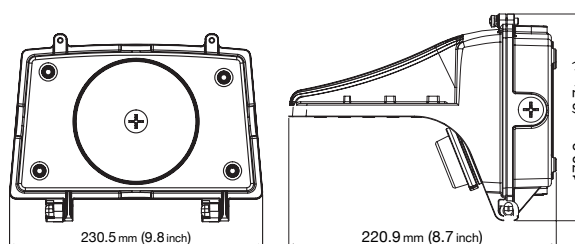

APPROVALS AND LISTINGS

cETL	5018387
DLC	PLHOWCAMEEO8

ILLUMINANCE AT A DISTANCE

ISOCANDELA PLOT

ELECTRICAL

Wattage	50W
Voltage	120-347V
Power Factor	0.9
THD	16%
Operating Temp	-30 to 45°C

CONSTRUCTION

Housing	Die-Cast Aluminum
Cover	Polycarbonate
Finish	Black
IP Rating	IP65
Net Weight	1.6 kg
Gross Weight	2.1 kg
Carton Qty	1
Carton Dimensions	200 x 260 x 275 mm

ACCESSORIES (Ordered Separately)

Visor	WPX-VISOR-S
Type 2 Optics	WPX-T2S
Type 4 Optics	WPX-T4S

DIMENSIONS

Western Canada Warehouse: 121-1647 Broadway Street, Port Coquitlam, BC V3C 6P8 | ordersbc@csc-led.com