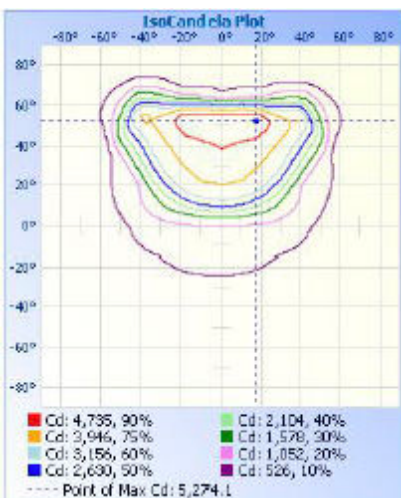

Colour Tunable
3000K/4000K/5000K

Optional Accesories (sold separately):
Visor, Type 2 Optics, Type 4 Optics

WPX-VISOR-S

WPX-T2S

WPX-T4S

TECHNICAL DATA

LIGHT SPECIFICATIONS

Lumens	6,343 lm
Efficacy	127 lm/W
CCT	3000K / 4000K / 5000K
CRI	73
Dimmable	0-10V
L70 Life	50,000 hrs
Warranty	10-year

APPROVALS AND LISTINGS

cETL	5018387
DLC	PLHOWCAMEEO8

ILLUMINANCE AT A DISTANCE

ISOCANDELA PLOT

ELECTRICAL

Wattage	50W
Voltage	120-347V
Power Factor	0.9
THD	16%
Operating Temp	-30 to 45°C

CONSTRUCTION

Housing	Die-Cast Aluminum
Cover	Polycarbonate
Finish	Black
IP Rating	IP65
Net Weight	1.6 kg
Gross Weight	2.1 kg
Carton Qty	1
Carton Dimensions	200 x 260 x 275 mm