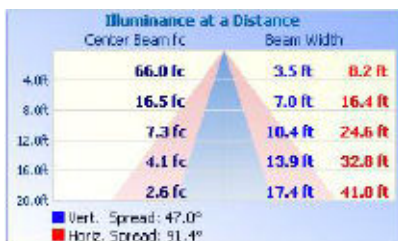

Colour Tunable
3000K/4000K/5000K

Optional Accesories (sold separately):
Visor, Type 2 Optics, Type 4 Optics

WPX-VISOR-S

WPX-T2S

WPX-T4S

TECHNICAL DATA

LIGHT SPECIFICATIONS

Lumens	6,343 lm
Efficacy	127 lm/W
CCT	3000K / 4000K / 5000K
CRI	73
Dimmable	0-10V
L70 Life	50,000 hrs
Warranty	10-year

APPROVALS AND LISTINGS

cETL	5018387
DLC	PLHOWCAMEEO8

ILLUMINANCE AT A DISTANCE

ISOCANDELA PLOT

ELECTRICAL

Wattage	50W
Voltage	120-347V
Power Factor	0.9
THD	16%
Operating Temp	-30 to 45°C

CONSTRUCTION

Housing	Die-Cast Aluminum
Cover	Polycarbonate
Finish	Black
IP Rating	IP65
Net Weight	1.6 kg
Gross Weight	2.1 kg
Carton Qty	1
Carton Dimensions	200 x 260 x 275 mm