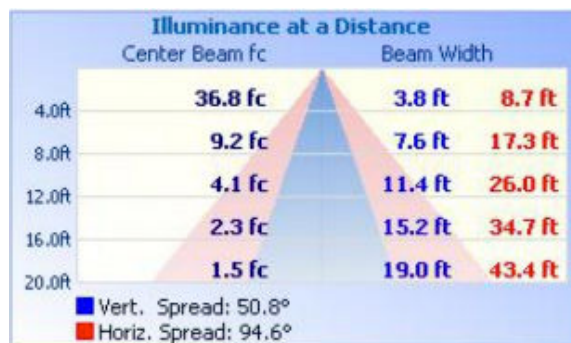

TECHNICAL DATA

LIGHT SPECIFICATIONS

Lumens	3,764 lm
Efficacy	122 lm/W
CCT	3000K / 4000K / 5000K
CRI	73
Dimmable	0-10V
L70 Life	50,000 hrs
Warranty	10-year

APPROVALS AND LISTINGS

cETL	5018387

ACCESSORIES (Ordered Separately)

Visor	WPX-VISOR-S-WH
Type 2 Optics	WPX-T2S
Type 4 Optics	WPX-T4S

ILLUMINANCE AT A DISTANCE