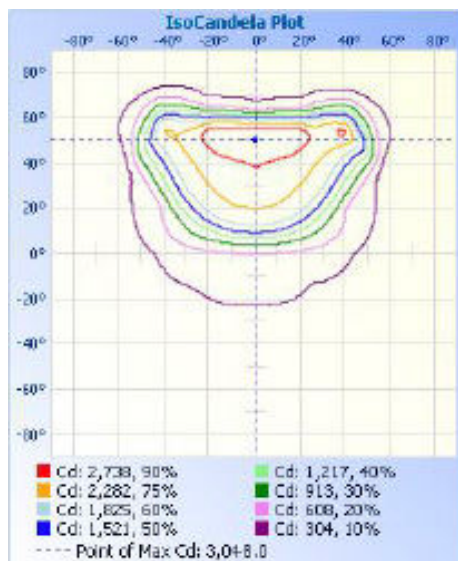

ISOCANDELA PLOT