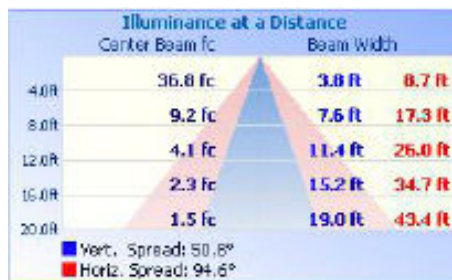

TECHNICAL DATA

LIGHT SPECIFICATIONS

Lumens	3,764 lm
Efficacy	122 lm/W
CCT	3000K / 4000K / 5000K
CRI	73
Dimmable	0-10V
L70 Life	50,000 hrs
Warranty	10-year

APPROVALS AND LISTINGS

cETL	5018387
DLC	PLYPS6YKR048

ILLUMINANCE AT A DISTANCE