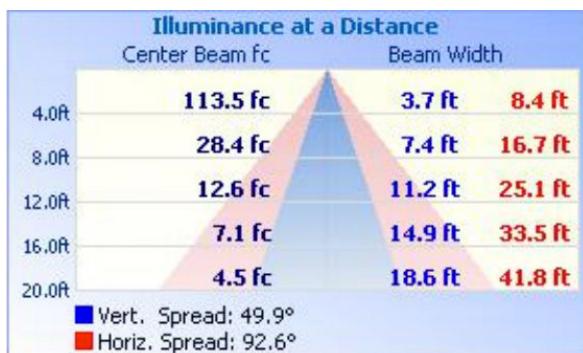

TECHNICAL DATA

LIGHT SPECIFICATIONS

Lumens	14,499 lm
Efficacy	120.2 lm/W
CCT	3000K / 4000K / 5000K
CRI	73
Dimmable	0-10V
L70 Life	50,000 hrs
Warranty	10-year

APPROVALS AND LISTINGS

cETL	5018387

ACCESSORIES (Ordered Separately)

Visor	WPX-VISOR-L-WH
Type 2 Optics	WPX-T2L
Type 4 Optics	WPX-T4L

ILLUMINANCE AT A DISTANCE