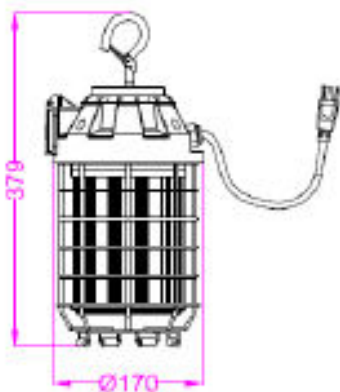

TECHNICAL DATA

LIGHT SPECIFICATIONS

Lumens	12,500 lm
Efficacy	125 lm/W
CCT	5000K
CRI	>80
Beam Angle	266°
L70 Life	50,000 hrs
Warranty	5-year

APPROVALS AND LISTINGS

cUL	E501441

DIMENSIONAL DRAWING

ELECTRICAL

Wattage	100W
Voltage	120V
Power Factor	>0.9
THD	<20%
Operating Temp	-20 to 45°C

CONSTRUCTION

Housing	- Polycarbonate - Aluminum
Finish Colour	Orange
IP Rating	IP64
Weight	4.78 lbs
Carton Qty	4

ACCESSORIES (Sold Separately)

TWL-TRIPOD	Tripod Stand