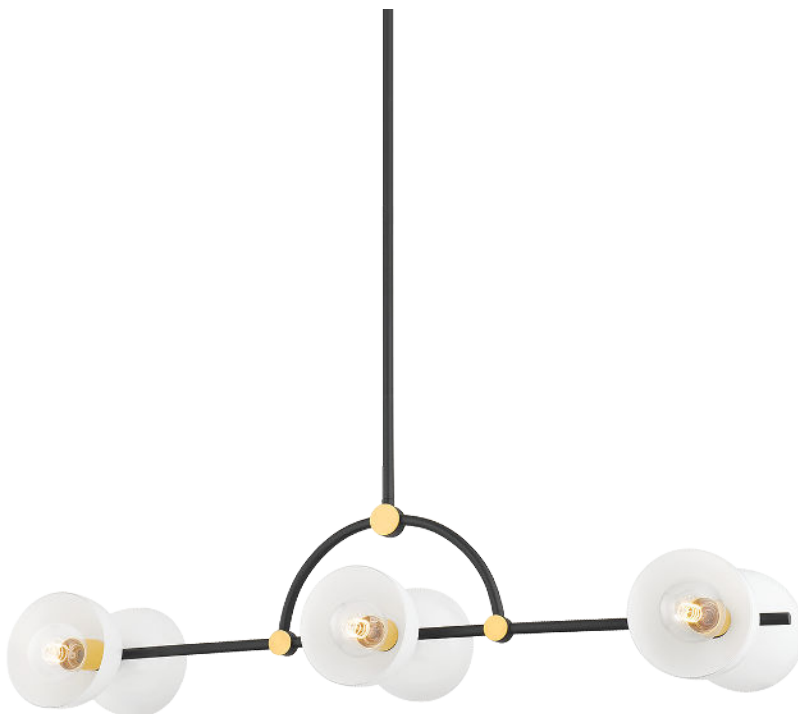

BELLE

H724906-AGB/TBK

Cool contrast and fine form play well together in Belle's striking silhouette. The aged brass frame pops against the glossy white shades, featuring exposed bulbs for a futuristic effect. This 3-light bath sconce can be installed vertically or horizontally.

FINISHES

AGED BRASS/TEXTURED BLACK COMBO
(AGB/TBK)

DIMENSIONS

Height: 10.75"

Width/Diameter: 11.75"

Length: 43.25"

Minimum Height: 14.5"

Maximum Height: 50.5"

Canopy/Backplate: 5.25"

Hanging Type: 1-3" / 1-6" / 1-12" / 1-18" Stems

Product Weight: 8.8lb

GLASS

Attachment:

Glass 1:

Glass 2:

LAMPING

Bulb 1

Socket: E26 Medium Base

Bulb: G25 • 6 • 60 Watt Max

Voltage: 120

UL Rating: UL Damp

SHIPPING

Carton 1: 49" x 14" x 10"

Carton 1 Weight: 16lb