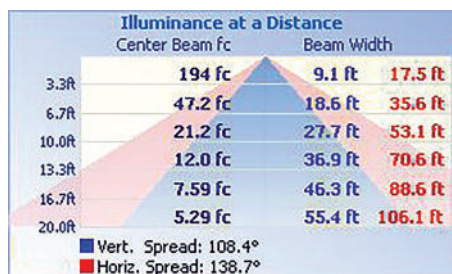

ILLUMINANCE AT A DISTANCE