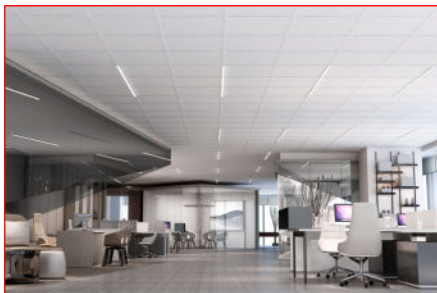

# T-Bar Integrated Luminaire

20W | 3500K | 4ft

Ideal for office buildings, medical, health and educational buildings, hotels, airports and more. Create your own custom look.

Replaces Standard T-BAR Cross Tees.

Seamless Integration  
into suspended ceilings allows  
unique and elegant architectural  
lighting designs

Slim Profile  
0.48" thickness

15/16"

Frosted Lens and 6 ft  
Power Cable with RJ45  
Jack

1 power supply (TBAR-PS-60W) required for 3 pieces of T-Bar.  
Optional 9/16" Clear Diffuser and Lens Diffuser available (sold separately).