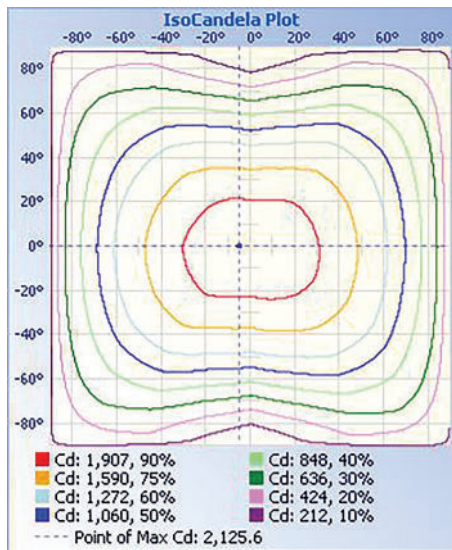

## TECHNICAL DATA

### LIGHT SPECIFICATIONS

Lumens	2,600 lm
Efficacy	130 lm/W
CCT	3500K
CRI	80
Beam angle	120°
Dimmable	0-10V
L70 Life	50,000 hrs
Warranty	5-year

### ISOCANDELA PLOT

### DIMENSIONS