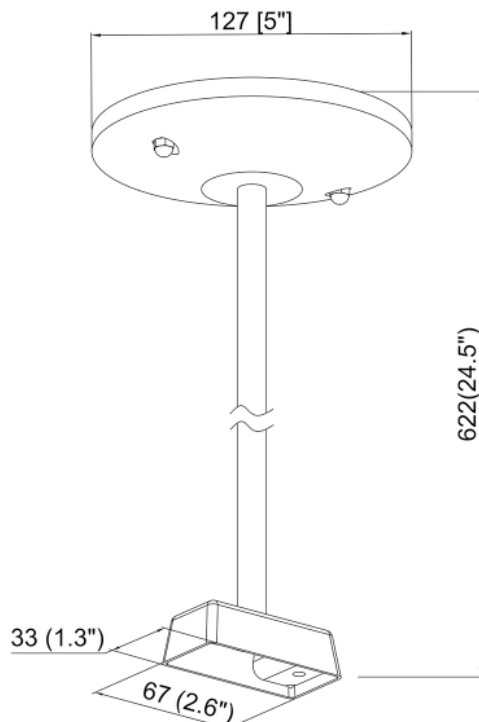

Stem Kit Track Accessory - 24"

Model No. TA014-24-WH

Project Details	
Job Name	<input type="text"/>
Location	<input type="text"/>
Type/Qty	<input type="text"/>
Contact Info	<input type="text"/>
Note	<input type="text"/>

Features

- Includes Mounting Plate, Canopy, Stem, Bottom bracket with cover, and hardware
- Metal 1/2" o.d. stem outside threaded on each end
- 1 stem per kit (Order at least 2 per track)
- Swivel Canopy available for vaulted ceiling - model # TA014-SW-BLK
- ETL approval ensures both safety and quality

SPECIFICATION	
OAH (in.)	24
Overall Width (in.)	5
OA Depth (in.)	5
Voltage	120V AC 60Hz
Certifications and Listings	ETL Listed
Warranty	1 Year

LED Info	

Description

24" Stem Kit in a White finish

KENDAL Lighting (BC) Inc.