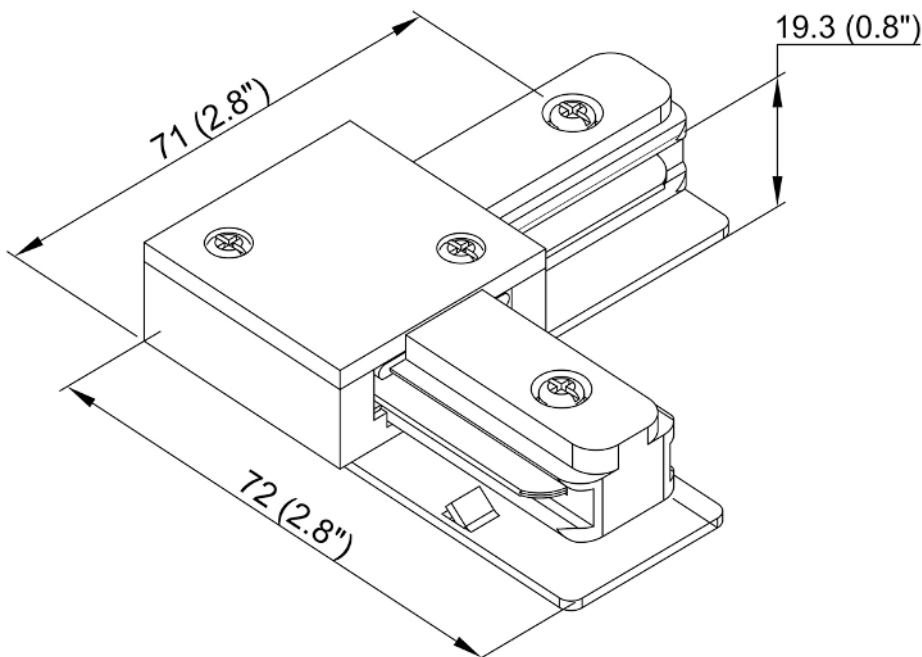

Features

- "L" Joiner to connect 2 Lighting Tracks together at a 90 degree angle
- Compatible with all Kendal linear Tracks
- Adds 1 3/8 inches to total length of each Track side once inserted
- 120V / 20 Amp rated
- ETL approval ensures both safety and quality

SPECIFICATION

OAH (in.)	0.75
Overall Width (in.)	2.8
OA Depth (in.)	2.8
Dimmable	Yes
Voltage	120V AC 60Hz
Certifications and Listings	ETL Listed
Warranty	1 Year

LED Info

Description

90° Connector in an Oil Rubbed Bronze finish