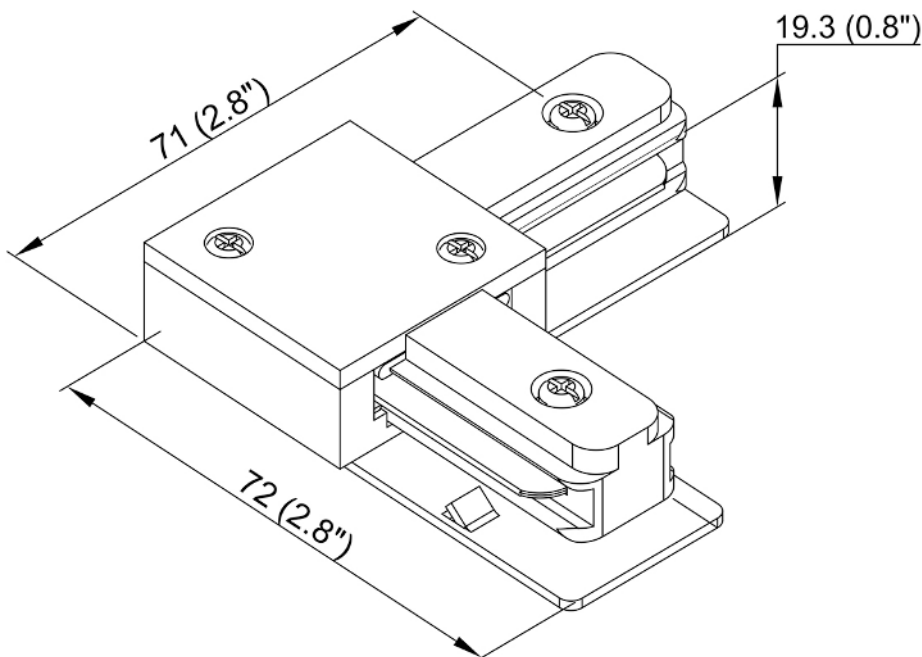

Features

- "L" Joiner to connect 2 Lighting Tracks together at a 90 degree angle
- Compatible with all Kendal linear Tracks
- Adds 1 3/8 inches to total length of each Track side once inserted
- 120V / 20 Amp rated
- ETL approval ensures both safety and quality

SPECIFICATION	
OAH (in.)	0.75
Overall Width (in.)	2.8
OA Depth (in.)	2.8
Dimmable	Yes
Voltage	120V AC 60Hz
Certifications and Listings	ETL Listed
Warranty	1 Year

LED Info

Description

90° Connector in a Black finish