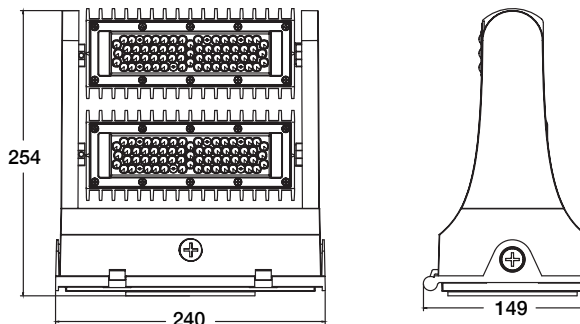

cUL	E482965
DLC Premium	PLZE6LE4CKA4

ILLUMINANCE AT A DISTANCE

Distance	Illuminance at a Distance	
	Center Beam fc	Beam Width
17.0ft	22.1 fc	19.9 ft 20.4 ft
34.0ft	5.52 fc	39.8 ft 40.7 ft
51.0ft	2.45 fc	59.6 ft 61.1 ft
68.0ft	1.38 fc	79.5 ft 81.4 ft
85.0ft	0.88 fc	99.4 ft 101.8 ft
102.0ft	0.61 fc	119.3 ft 122.2 ft

■ Vert. Spread: 60.6°
■ Horiz. Spread: 61.8°

ISOCANDELA PLOT

ELECTRICAL

Wattage	60W
Voltage	120-277V
Power Factor	>0.9
THD	<15%
Operating temp	-40 to 45°C

CONSTRUCTION

Housing	Die-cast Aluminum
Finish	Powder Coat
Finish Colour	Black
IP Rating	IP65
Gross Weight	3.05 kg
Carton Qty	2
Carton Dimensions	41.5 x 31 x 32 cm

DIMENSIONS (MM)

* All specs were tested while the fixture pointed straight down.

Western Canada Warehouse: 121-1647 Broadway Street, Port Coquitlam, BC V3C 6P8 | ordersbc@csc-led.com