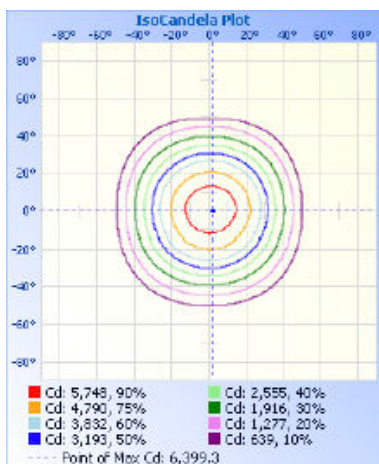

TECHNICAL DATA

LIGHT SPECIFICATIONS

Lumens	7,270.1 lm @ 3000K
Efficacy	126.02 lm/W
CCT	3000K / 4000K / 5000K
CRI	>70
Beam Angle	60°
L70 Life	>54,000 hrs
Dimmable	0-10V
Warranty	10-year

APPROVALS AND LISTINGS

cUL	E482965
DLC Premium	PLZE6LE4CKA4

ILLUMINANCE AT A DISTANCE

Distance	Illuminance at a Distance	
	Center Beam fc	Beam Width
17.0ft	22.1 fc	19.9 ft 20.4 ft
34.0ft	5.52 fc	39.8 ft 40.7 ft
51.0ft	2.45 fc	59.6 ft 61.1 ft
68.0ft	1.38 fc	79.5 ft 81.4 ft
85.0ft	0.88 fc	99.4 ft 101.8 ft
102.0ft	0.61 fc	119.3 ft 122.2 ft

■ Vert. Spread: 60.6°
■ Horiz. Spread: 61.8°

ISOCANDELA PLOT

ELECTRICAL

Wattage	60W
Voltage	120-277V
Power Factor	>0.9
THD	<15%
Operating temp	-40 to 45°C

CONSTRUCTION

Housing	Die-cast Aluminum
Finish	Powder Coat
Finish Colour	Black
IP Rating	IP65
Gross Weight	3.05 kg
Carton Qty	2
Carton Dimensions	41.5 x 31 x 32 cm