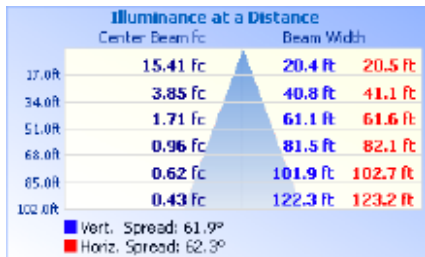

TECHNICAL DATA

LIGHT SPECIFICATIONS

Lumens	5,076.7 lm @ 3000K
Efficacy	124.4 lm/W
CCT	3000K / 4000K / 5000K
CRI	>70
Beam Angle	60°
L70 Life	>54,000 hrs
Dimmable	0-10V
Warranty	10-year

APPROVALS AND LISTINGS

cUL	E482965
DLC Premium	PL75IZPWCXNN

ILLUMINANCE AT A DISTANCE