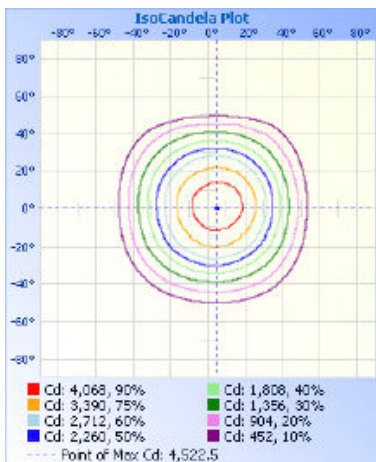

ISOCANDELA PLOT

ELECTRICAL

Wattage	40W
Voltage	120-277V
Power Factor	>0.9
THD	<15%
Operating temp	-40 to 45°C

CONSTRUCTION

Housing	Die-cast Aluminum
Finish	Powder Coat
Finish Colour	Black
IP Rating	IP65
Gross Weight	3.05 kg
Carton Qty	2
Carton Dimensions	41.5 x 31 x 32 cm