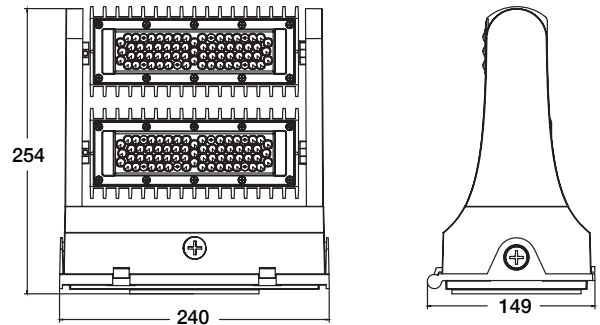

### ISOCANDELA PLOT

### CONSTRUCTION

Housing	Die-cast Aluminum
Finish	Powder Coat
Finish Colour	Black
IP Rating	IP65
Gross Weight	3.05 kg
Carton Qty	2
Carton Dimensions	41.5 x 31 x 32 cm

### DIMENSIONS (MM)

\* All specs were tested while the fixture pointed straight down.

Western Canada Warehouse: 121-1647 Broadway Street, Port Coquitlam, BC V3C 6P8 | [ordersbc@csc-led.com](mailto:ordersbc@csc-led.com)