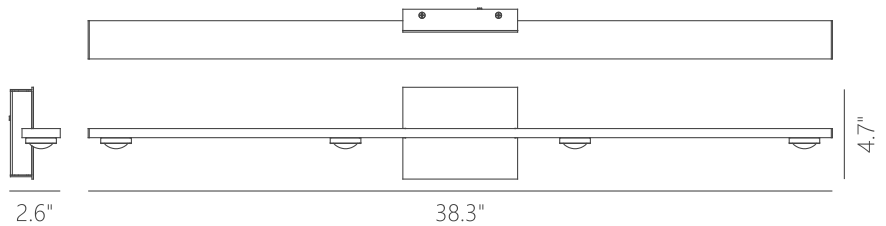

PROJECT			
DATE		TYPE	

AURORA

Material:
Aluminum

Optical Lens:
Acrylic

Finishes:
AL - Brushed Aluminum
BC - Brushed Champagne
MH - Matte White
SBB - Satin Brushed Black

Color Temp.:
3000K

CRI (Ra):
≥90

LED Rated Life:
≈50,000 Hours

Dimming:
100% - 10%

Wattage: 11W

Voltage: 100~130V

Total Lumens: 840

Delivered Lumens: 609

Can be mounted in any direction
Dimmable with ELV or TRIAC Dimmer (Not Included)