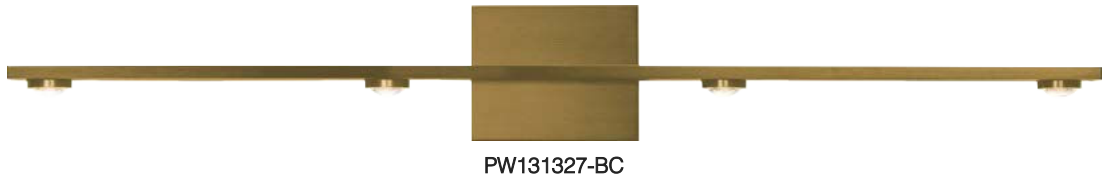

| | | | |
|----------------|--|-------------|--|
| PROJECT | | | |
| DATE | | TYPE | |

AURORA

Material:
Aluminum

Optical Lens:
Acrylic

Finishes:
AL - Brushed Aluminum
BC - Brushed Champagne
MH - Matte White
SBB - Satin Brushed Black

Color Temp.:
3000K

CRI (Ra):
≥90

LED Rated Life:
≈50,000 Hours

Dimming:
100% - 10%

Wattage: 11W

Voltage: 100~130V

Total Lumens: 840

Delivered Lumens: 609

Can be mounted in any direction
Dimmable with ELV or TRIAC Dimmer (Not Included)