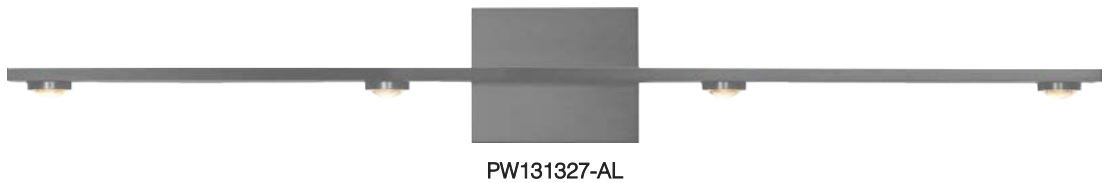

| | | | |
|----------------|--|-------------|--|
| PROJECT | | | |
| DATE | | TYPE | |

AURORA

Material:
Aluminum

Optical Lens:
Acrylic

Finishes:
AL - Brushed Aluminum
BC - Brushed Champagne
MH - Matte White
SBB - Satin Brushed Black

Color Temp.:
3000K

CRI (Ra):
≥90

LED Rated Life:
≈50,000 Hours

Dimming:
100% - 10%

Wattage: 11W

Voltage: 100~130V

Total Lumens: 840

Delivered Lumens: 609

Can be mounted in any direction
Dimmable with ELV or TRIAC Dimmer (Not Included)