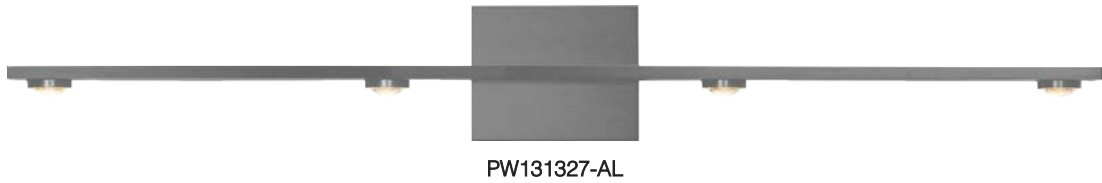

PROJECT			
DATE		TYPE	

AURORA

Material:
Aluminum

Optical Lens:
Acrylic

Finishes:
AL - Brushed Aluminum
BC - Brushed Champagne
MH - Matte White
SBB - Satin Brushed Black

Color Temp.:
3000K

CRI (Ra):
≥90

LED Rated Life:
≈50,000 Hours

Dimming:
100% - 10%

Wattage: 11W

Voltage: 100~130V

Total Lumens: 840

Delivered Lumens: 609

PW131327

Can be mounted in any direction
Dimmable with ELV or TRIAC Dimmer (Not Included)