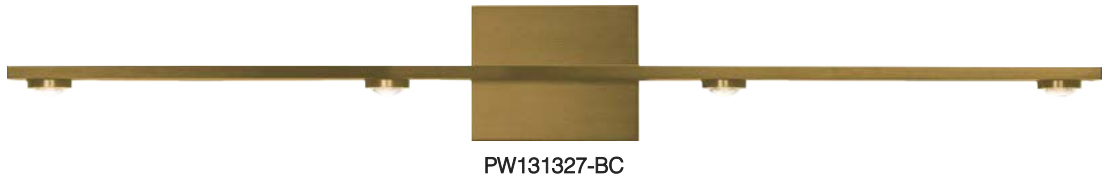

PROJECT			
DATE		TYPE	

AURORA

Material:
Aluminum

Optical Lens:
Acrylic

Finishes:
AL - Brushed Aluminum
BC - Brushed Champagne
MH - Matte White
SBB - Satin Brushed Black

Color Temp.:
3000K

CRI (Ra):
≥90

LED Rated Life:
≈50,000 Hours

Dimming:
100% - 10%

Wattage: 11W

Voltage: 100~130V

Total Lumens: 840

Delivered Lumens: 609

Can be mounted in any direction
Dimmable with ELV or TRIAC Dimmer (Not Included)