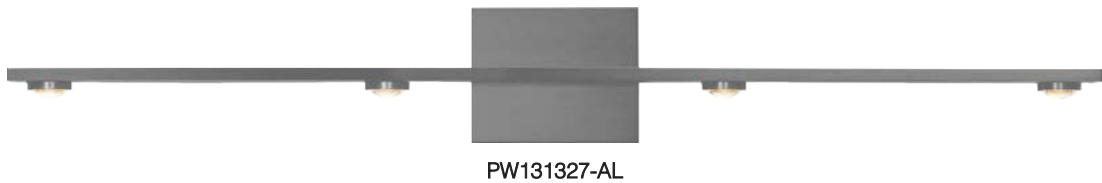

PROJECT			
DATE		TYPE	

AURORA

Material:
Aluminum

Optical Lens:
Acrylic

Finishes:
AL - Brushed Aluminum
BC - Brushed Champagne
MH - Matte White
SBB - Satin Brushed Black

Color Temp.:
3000K

CRI (Ra):
≥90

LED Rated Life:
≈50,000 Hours

Dimming:
100% - 10%

Wattage: 11W

Voltage: 100~130V

Total Lumens: 840

Delivered Lumens: 609

Can be mounted in any direction
Dimmable with ELV or TRIAC Dimmer (Not Included)