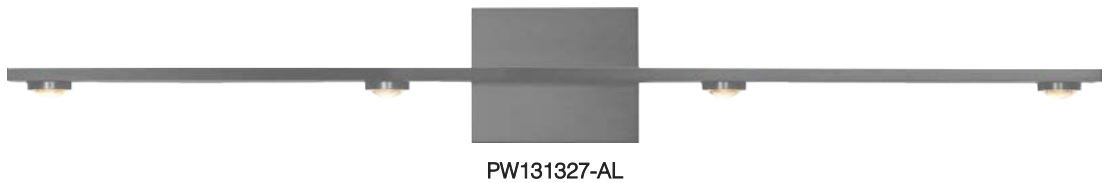

PROJECT			
DATE		TYPE	

AURORA

Material:
Aluminum

Optical Lens:
Acrylic

Finishes:
AL - Brushed Aluminum
BC - Brushed Champagne
MH - Matte White
SBB - Satin Brushed Black

Color Temp.:
3000K

CRI (Ra):
≥90

LED Rated Life:
≈50,000 Hours

Dimming:
100% - 10%

Wattage: 11W

Voltage: 100~130V

Total Lumens: 840

Delivered Lumens: 609

PW131327

Can be mounted in any direction
Dimmable with ELV or TRIAC Dimmer (Not Included)