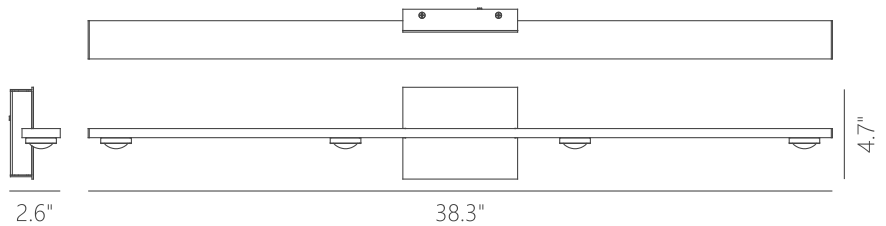

PROJECT			
DATE		TYPE	

AURORA

Material:
Aluminum

Optical Lens:
Acrylic

Finishes:
AL - Brushed Aluminum
BC - Brushed Champagne
MH - Matte White
SBB - Satin Brushed Black

Color Temp.:
3000K

CRI (Ra):
≥90

LED Rated Life:
≈50,000 Hours

Dimming:
100% - 10%

Wattage: 11W

Voltage: 100~130V

Total Lumens: 840

Delivered Lumens: 609

PW131327

Can be mounted in any direction
Dimmable with ELV or TRIAC Dimmer (Not Included)