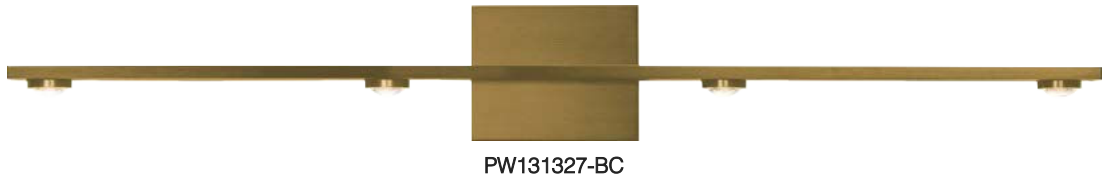

PROJECT			
DATE		TYPE	

AURORA

Material:
Aluminum

Optical Lens:
Acrylic

Finishes:
AL - Brushed Aluminum
BC - Brushed Champagne
MH - Matte White
SBB - Satin Brushed Black

Color Temp.:
3000K

CRI (Ra):
≥90

LED Rated Life:
≈50,000 Hours

Dimming:
100% - 10%

Wattage: 11W

Voltage: 100~130V

Total Lumens: 840

Delivered Lumens: 609

PW131327

Can be mounted in any direction
Dimmable with ELV or TRIAC Dimmer (Not Included)