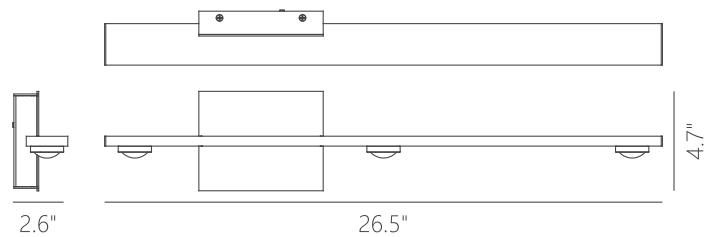

PROJECT			
DATE		TYPE	

AURORA

Material:
Aluminum

Optical Lens:
Acrylic

Finishes:
AL - Brushed Aluminum
BC - Brushed Champagne
MH - Matte White
SBB - Satin Brushed Black

Color Temp.:
3000K

CRI (Ra):
≥90

LED Rated Life:
≈50,000 Hours

Dimming:
100% - 10%

Wattage:

Voltage:

Total Lumens:

Delivered Lumens:

Can be mounted in any direction
Dimmable with ELV or TRIAC Dimmer (Not Included)

PageOne Furnishing & Lighting Co., Ltd.

Add.: 35 Fulton Way, Unit 1, Richmond Hill, ON L4B 2N4, CANADA
Tel.: +1 (905) 707-0004 Toll Free: +1-844-623-7278 Fax: +1 (905) 707-8444
E-mail: sales@pageonlighting.com Website: www.pageonlighting.com