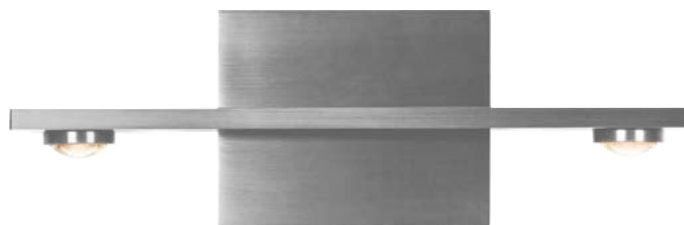

PW131325-AL