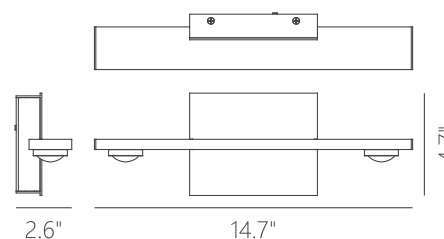

AURORA

Material:
Aluminum

Optical Lens:
Acrylic

Finishes:
AL - Brushed Aluminum
BC - Brushed Champagne
MH - Matte White
SBB - Satin Brushed Black

Color Temp.:
3000K

CRI (Ra):
≥90

LED Rated Life:
≈50,000 Hours

Dimming:
100% - 10%

PW131325

Wattage: 6W
Voltage: 100~130V
Total Lumens: 420
Delivered Lumens: 304

Can be mounted in any direction
Dimmable with ELV or TRIAC Dimmer (Not Included)

PageOne Furnishing & Lighting Co., Ltd.

Add.: 35 Fulton Way, Unit 1, Richmond Hill, ON L4B 2N4, CANADA
Tel.: +1 (905) 707-0004 Toll Free: +1-844-623-7278 Fax: +1 (905) 707-8444
E-mail: sales@pageonlighting.com Website: www.pageonlighting.com