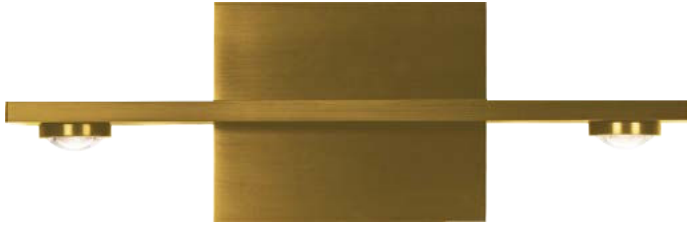

PROJECT			
DATE		TYPE	

PW131325-MH

PW131325-BC

PW131325-AL

PW131325-SBB

AURORA

Material:
Aluminum

Optical Lens:
Acrylic

Finishes:
AL - Brushed Aluminum
BC - Brushed Champagne
MH - Matte White
SBB - Satin Brushed Black

Color Temp.:
3000K

CRI (Ra):
≥90

LED Rated Life:
≈50,000 Hours

Dimming:
100% - 10%

PW131325

Wattage: 6W
Voltage: 100~130V
Total Lumens: 420
Delivered Lumens: 304

Can be mounted in any direction
Dimmable with ELV or TRIAC Dimmer (Not Included)