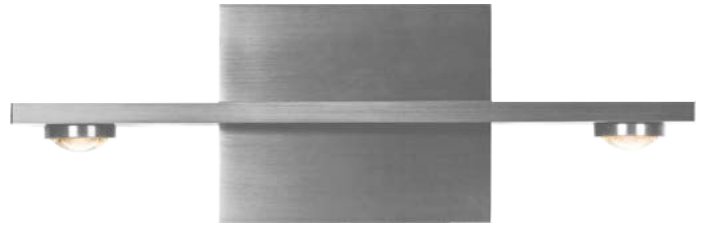

PROJECT			
DATE		TYPE	

PW131325-MH

PW131325-BC

PW131325-AL

PW131325-SBB

AURORA

Material:
Aluminum

Optical Lens:
Acrylic

Finishes:
AL - Brushed Aluminum
BC - Brushed Champagne
MH - Matte White
SBB - Satin Brushed Black

Color Temp.:
3000K

CRI (Ra):
≥90

LED Rated Life:
≈50,000 Hours

Dimming:
100% - 10%

PW131325

Wattage: 6W
Voltage: 100~130V
Total Lumens: 420
Delivered Lumens: 304

Can be mounted in any direction
Dimmable with ELV or TRIAC Dimmer (Not Included)