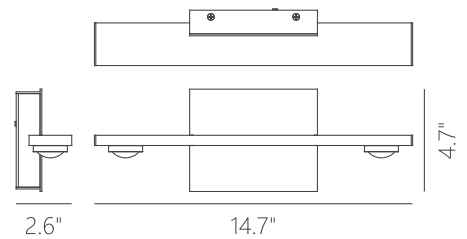

AURORA

Material:
Aluminum

Optical Lens:
Acrylic

Finishes:
AL - Brushed Aluminum
BC - Brushed Champagne
MH - Matte White
SBB - Satin Brushed Black

Color Temp.:
3000K

CRI (Ra):
≥90

LED Rated Life:
≈50,000 Hours

Dimming:
100% - 10%

PW131325

Wattage: 6W
Voltage: 100~130V
Total Lumens: 420
Delivered Lumens: 304

Can be mounted in any direction
Dimmable with ELV or TRIAC Dimmer (Not Included)