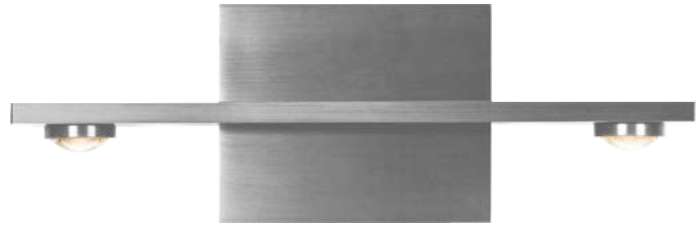

PROJECT			
DATE		TYPE	

PW131325-MH

PW131325-BC

PW131325-AL

PW131325-SBB

AURORA

Material:
Aluminum

Optical Lens:
Acrylic

Finishes:
AL - Brushed Aluminum
BC - Brushed Champagne
MH - Matte White
SBB - Satin Brushed Black

Color Temp.:
3000K

CRI (Ra):
≥90

LED Rated Life:
≈50,000 Hours

Dimming:
100% - 10%

PW131325

Wattage: 6W
Voltage: 100~130V
Total Lumens: 420
Delivered Lumens: 304

Can be mounted in any direction
Dimmable with ELV or TRIAC Dimmer (Not Included)