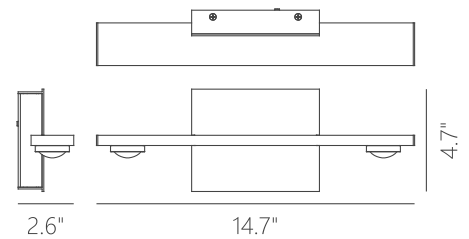

AURORA

Material:
Aluminum

Optical Lens:
Acrylic

Finishes:
AL - Brushed Aluminum
BC - Brushed Champagne
MH - Matte White
SBB - Satin Brushed Black

Color Temp.:
3000K

CRI (Ra):
≥90

LED Rated Life:
≈50,000 Hours

Dimming:
100% - 10%

PW131325

Wattage: 6W
Voltage: 100~130V
Total Lumens: 420
Delivered Lumens: 304

Can be mounted in any direction
Dimmable with ELV or TRIAC Dimmer (Not Included)