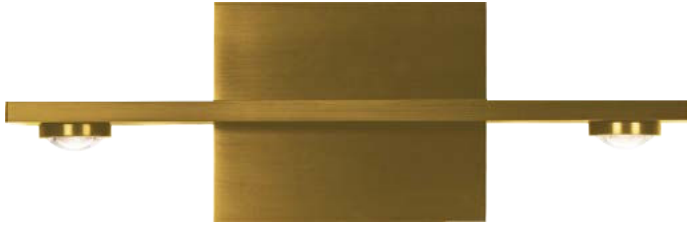

PW131325-BC