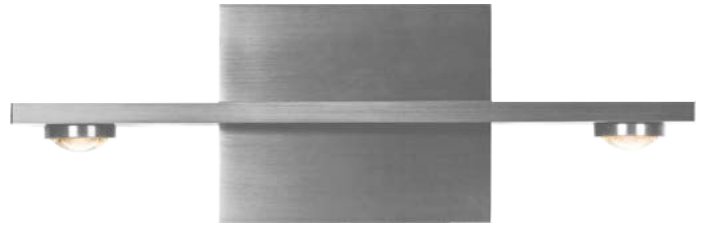

PW131325-AL