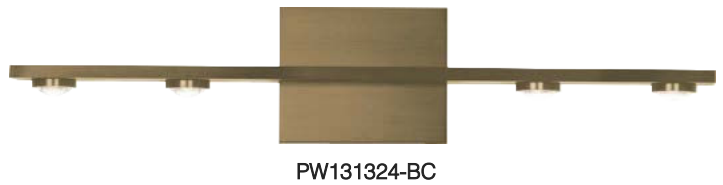

## AURORA

**Material:**  
Aluminum

**Optical Lens:**  
Acrylic

**Finishes:**  
AL - Brushed Aluminum  
BC - Brushed Champagne  
MH - Matte White  
SBB - Satin Brushed Black

**Color Temp.:**  
3000K

**CRI (Ra):**  
≥90

**LED Rated Life:**  
≈50,000 Hours

**Dimming:**  
100% - 10%

**PW131324**  
**Wattage:** 11W  
**Voltage:** 100~130V  
**Total Lumens:** 840  
**Delivered Lumens:** 609

Can be mounted in any direction  
Dimmable with ELV or TRIAC Dimmer (Not Included)