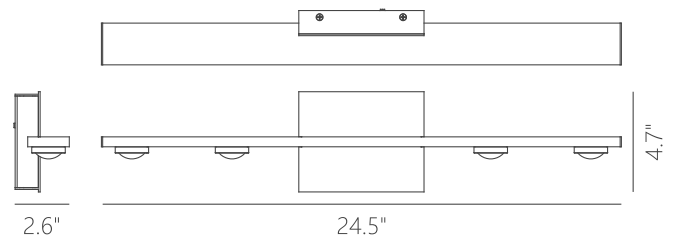

PROJECT			
DATE		TYPE	

AURORA

Material:
Aluminum

Optical Lens:
Acrylic

Finishes:
AL - Brushed Aluminum
BC - Brushed Champagne
MH - Matte White
SBB - Satin Brushed Black

Color Temp.:
3000K

CRI (Ra):
≥90

LED Rated Life:
≈50,000 Hours

Dimming:
100% - 10%

PW131324
Wattage: 11W
Voltage: 100~130V
Total Lumens: 840
Delivered Lumens: 609

Can be mounted in any direction
Dimmable with ELV or TRIAC Dimmer (Not Included)