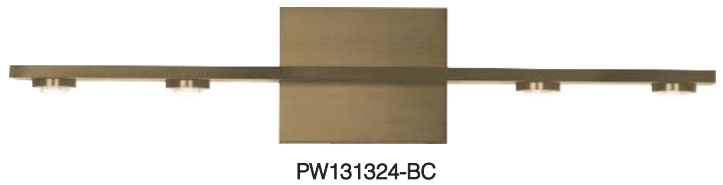

PROJECT			
DATE		TYPE	

AURORA

Material:
Aluminum

Optical Lens:
Acrylic

Finishes:
AL - Brushed Aluminum
BC - Brushed Champagne
MH - Matte White
SBB - Satin Brushed Black

Color Temp.:
3000K

CRI (Ra):
≥90

LED Rated Life:
≈50,000 Hours

Dimming:
100% - 10%

PW131324
Wattage: 11W
Voltage: 100~130V
Total Lumens: 840
Delivered Lumens: 609

Can be mounted in any direction
Dimmable with ELV or TRIAC Dimmer (Not Included)