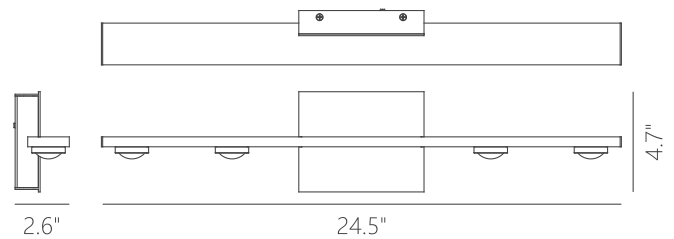

PROJECT			
DATE		TYPE	

AURORA

Material:
Aluminum

Optical Lens:
Acrylic

Finishes:
AL - Brushed Aluminum
BC - Brushed Champagne
MH - Matte White
SBB - Satin Brushed Black

Color Temp.:
3000K

CRI (Ra):
≥90

LED Rated Life:
≈50,000 Hours

Dimming:
100% - 10%

Wattage: 11W
Voltage: 100~130V
Total Lumens: 840
Delivered Lumens: 609

PW131324

Can be mounted in any direction
Dimmable with ELV or TRIAC Dimmer (Not Included)