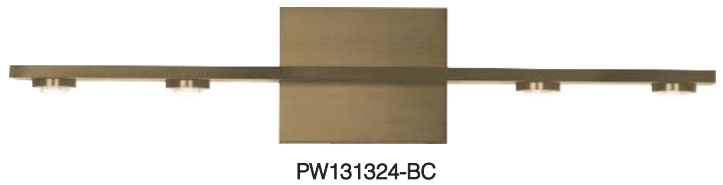

PROJECT			
DATE		TYPE	

AURORA

Material:
Aluminum

Optical Lens:
Acrylic

Finishes:
AL - Brushed Aluminum
BC - Brushed Champagne
MH - Matte White
SBB - Satin Brushed Black

Color Temp.:
3000K

CRI (Ra):
≥90

LED Rated Life:
≈50,000 Hours

Dimming:
100% - 10%

Wattage: 11W
Voltage: 100~130V
Total Lumens: 840
Delivered Lumens: 609

PW131324

Can be mounted in any direction
Dimmable with ELV or TRIAC Dimmer (Not Included)