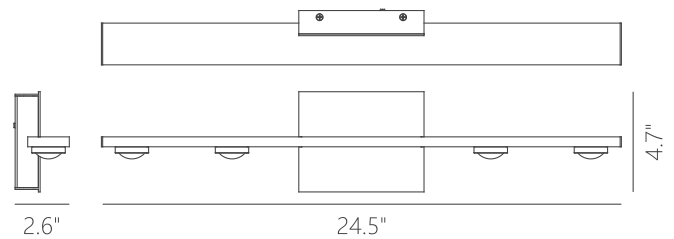

PROJECT			
DATE		TYPE	

AURORA

Material:
Aluminum

Optical Lens:
Acrylic

Finishes:
AL - Brushed Aluminum
BC - Brushed Champagne
MH - Matte White
SBB - Satin Brushed Black

Color Temp.:
3000K

CRI (Ra):
≥90

LED Rated Life:
≈50,000 Hours

Dimming:
100% - 10%

Wattage:

Voltage:

Total Lumens:

Delivered Lumens:

PW131324

11W

100~130V

840

609

Can be mounted in any direction
Dimmable with ELV or TRIAC Dimmer (Not Included)

PageOne Furnishing & Lighting Co., Ltd.

Add.: 35 Fulton Way, Unit 1, Richmond Hill, ON L4B 2N4, CANADA

Tel.: +1 (905) 707-0004 Toll Free: +1-844-623-7278 Fax: +1 (905) 707-8444

E-mail: sales@pageonlighting.com

Website: www.pageonlighting.com

PageOneLighting

Pageone Furnishing & Lighting