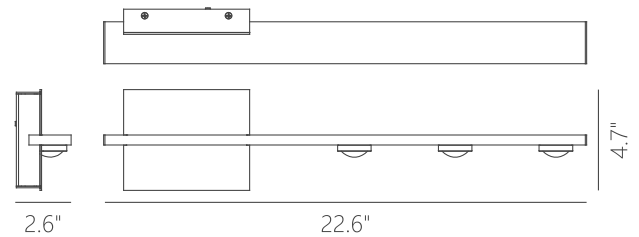

AURORA

Material:
Aluminum

Optical Lens:
Acrylic

Finishes:
AL - Brushed Aluminum
BC - Brushed Champagne
MH - Matte White
SBB - Satin Brushed Black

Color Temp.:
3000K

CRI (Ra):
≥90

LED Rated Life:
≈50,000 Hours

Dimming:
100% - 10%

Wattage:

PW131323

8W

Voltage:

100~130V

Total Lumens:

630

Delivered Lumens:

457

Can be mounted in any direction

Dimmable with ELV or TRIAC Dimmer (Not Included)

PageOne Furnishing & Lighting Co., Ltd.

Add.: 35 Fulton Way, Unit 1, Richmond Hill, ON L4B 2N4, CANADA

Tel.: +1 (905) 707-0004 Toll Free: +1-844-623-7278 Fax: +1 (905) 707-8444

E-mail: sales@pageonlighting.com

Website: www.pageonlighting.com

PageOneLighting

Pageone Furnishing & Lighting