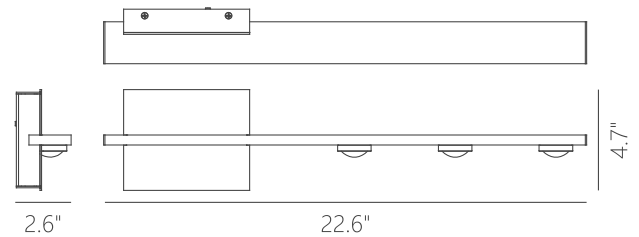

AURORA

Material:
Aluminum

Optical Lens:
Acrylic

Finishes:
AL - Brushed Aluminum
BC - Brushed Champagne
MH - Matte White
SBB - Satin Brushed Black

Color Temp.:
3000K

CRI (Ra):
≥90

LED Rated Life:
≈50,000 Hours

Dimming:
100% - 10%

Wattage:

PW131323

8W

Voltage:

100~130V

Total Lumens:

630

Delivered Lumens:

457

Can be mounted in any direction
Dimmable with ELV or TRIAC Dimmer (Not Included)

PageOne Furnishing & Lighting Co., Ltd.

Add.: 35 Fulton Way, Unit 1, Richmond Hill, ON L4B 2N4, CANADA
Tel.: +1 (905) 707-0004 Toll Free: +1-844-623-7278 Fax: +1 (905) 707-8444
E-mail: sales@pageonlighting.com Website: www.pageonlighting.com