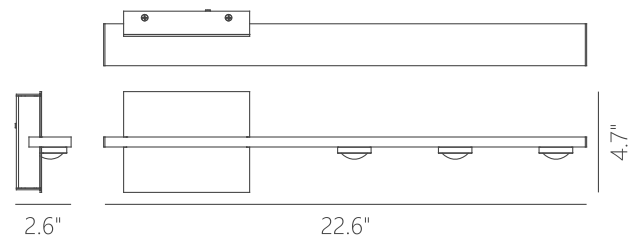

AURORA

Material:
Aluminum

Optical Lens:
Acrylic

Finishes:
AL - Brushed Aluminum
BC - Brushed Champagne
MH - Matte White
SBB - Satin Brushed Black

Color Temp.:
3000K

CRI (Ra):
≥90

LED Rated Life:
≈50,000 Hours

Dimming:
100% - 10%

Wattage:

PW131323

8W

Voltage:

100~130V

Total Lumens:

630

Delivered Lumens:

457

Can be mounted in any direction

Dimmable with ELV or TRIAC Dimmer (Not Included)

PageOne Furnishing & Lighting Co., Ltd.

Add.: 35 Fulton Way, Unit 1, Richmond Hill, ON L4B 2N4, CANADA

Tel.: +1 (905) 707-0004 Toll Free: +1-844-623-7278 Fax: +1 (905) 707-8444

E-mail: sales@pageonlighting.com

Website: www.pageonlighting.com

PageOneLighting

Pageone Furnishing & Lighting