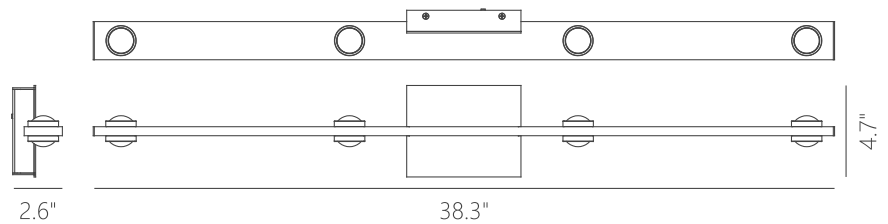

AURORA

Material:
Aluminum

Optical Lens:
Acrylic

Finishes:
AL - Brushed Aluminum
BC - Brushed Champagne
MH - Matte White
SBB - Satin Brushed Black

Color Temp.:
3000K

CRI (Ra):
≥90

LED Rated Life:
≈50,000 Hours

Dimming:
100% - 10%

Wattage:

Voltage:

Total Lumens:

Delivered Lumens:

PW131322

22W

100~130V

1680

1217

Can be mounted in any direction
Dimmable with ELV or TRIAC Dimmer (Not Included)

PageOne Furnishing & Lighting Co., Ltd.

Add.: 35 Fulton Way, Unit 1, Richmond Hill, ON L4B 2N4, CANADA

Tel.: +1 (905) 707-0004 Toll Free: +1-844-623-7278 Fax: +1 (905) 707-8444

E-mail: sales@pageonlighting.com

Website: www.pageonlighting.com

PageOneLighting

Pageone Furnishing & Lighting