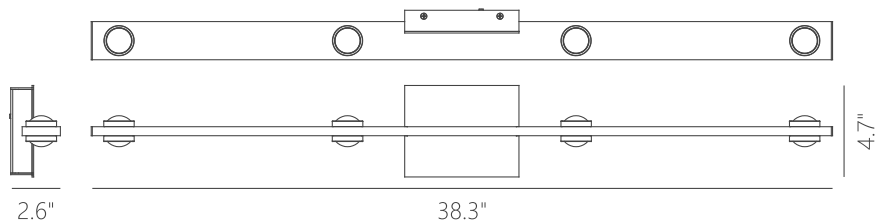

PROJECT			
DATE		TYPE	

AURORA

Material:
Aluminum

Optical Lens:
Acrylic

Finishes:
AL - Brushed Aluminum
BC - Brushed Champagne
MH - Matte White
SBB - Satin Brushed Black

Color Temp.:
3000K

CRI (Ra):
≥90

LED Rated Life:
≈50,000 Hours

Dimming:
100% - 10%

Wattage: 22W

Voltage: 100~130V

Total Lumens: 1680

Delivered Lumens: 1217

Can be mounted in any direction
Dimmable with ELV or TRIAC Dimmer (Not Included)