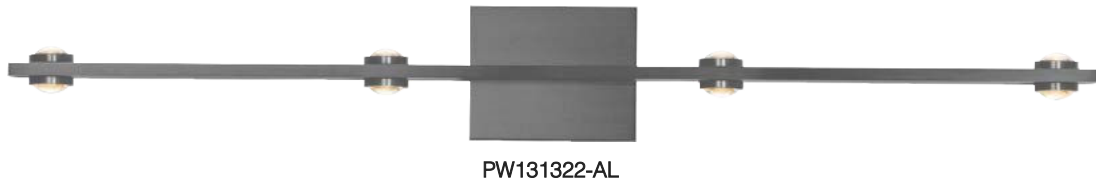

PROJECT			
DATE		TYPE	

AURORA

Material:
Aluminum

Optical Lens:
Acrylic

Finishes:
AL - Brushed Aluminum
BC - Brushed Champagne
MH - Matte White
SBB - Satin Brushed Black

Color Temp.:
3000K

CRI (Ra):
≥90

LED Rated Life:
≈50,000 Hours

Dimming:
100% - 10%

Wattage: 22W

Voltage: 100~130V

Total Lumens: 1680

Delivered Lumens: 1217

Can be mounted in any direction
Dimmable with ELV or TRIAC Dimmer (Not Included)