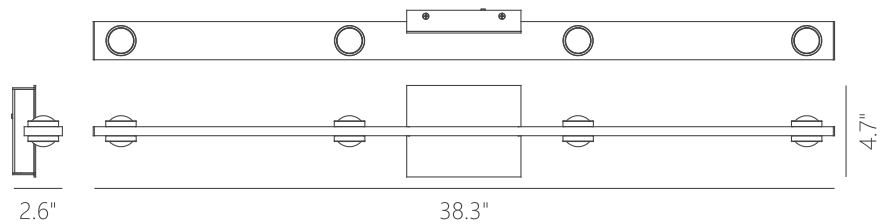

AURORA

Material:
Aluminum

Optical Lens:
Acrylic

Finishes:
AL - Brushed Aluminum
BC - Brushed Champagne
MH - Matte White
SBB - Satin Brushed Black

Color Temp.:
3000K

CRI (Ra):
≥90

LED Rated Life:
≈50,000 Hours

Dimming:
100% - 10%

Wattage: 22W

Voltage: 100~130V

Total Lumens: 1680

Delivered Lumens: 1217

Can be mounted in any direction
Dimmable with ELV or TRIAC Dimmer (Not Included)