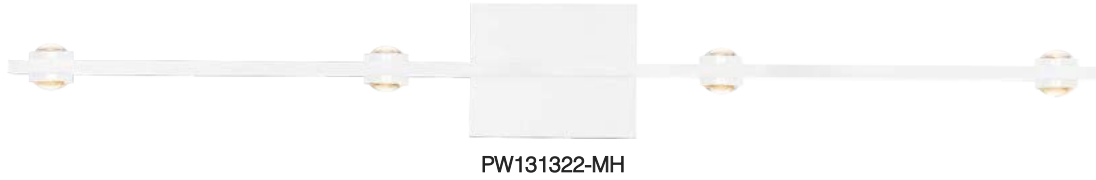

PROJECT			
DATE		TYPE	

PW131322-MH

PW131322-BC

PW131322-AL

PW131322-SBB

AURORA

Material:
Aluminum

Optical Lens:
Acrylic

Finishes:
AL - Brushed Aluminum
BC - Brushed Champagne
MH - Matte White
SBB - Satin Brushed Black

Color Temp.:
3000K

CRI (Ra):
≥90

LED Rated Life:
≈50,000 Hours

Dimming:
100% - 10%

Wattage: 22W

Voltage: 100~130V

Total Lumens: 1680

Delivered Lumens: 1217

Can be mounted in any direction
Dimmable with ELV or TRIAC Dimmer (Not Included)