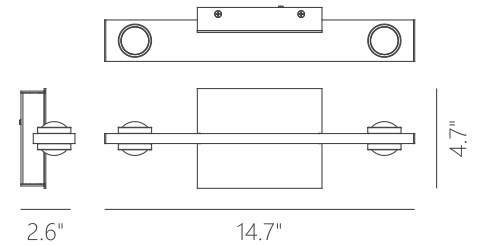

AURORA

Material:
Aluminum

Optical Lens:
Acrylic

Finishes:
AL - Brushed Aluminum
BC - Brushed Champagne
MH - Matte White
SBB - Satin Brushed Black

Color Temp.:
3000K

CRI (Ra):
≥90

LED Rated Life:
≈50,000 Hours

Dimming:
100% - 10%

PW131321
Wattage: 11W
Voltage: 100~130V
Total Lumens: 840
Delivered Lumens: 609

Can be mounted in any direction
Dimmable with ELV or TRIAC Dimmer (Not Included)