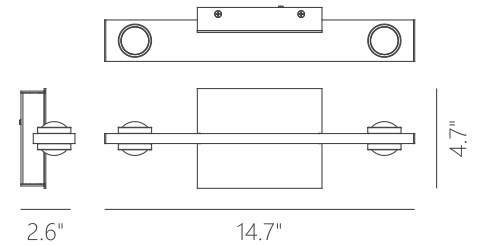

AURORA

Material:
Aluminum

Optical Lens:
Acrylic

Finishes:
AL - Brushed Aluminum
BC - Brushed Champagne
MH - Matte White
SBB - Satin Brushed Black

Color Temp.:
3000K

CRI (Ra):
≥90

LED Rated Life:
≈50,000 Hours

Dimming:
100% - 10%

PW131321

Wattage: 11W
Voltage: 100~130V
Total Lumens: 840
Delivered Lumens: 609

Can be mounted in any direction
Dimmable with ELV or TRIAC Dimmer (Not Included)