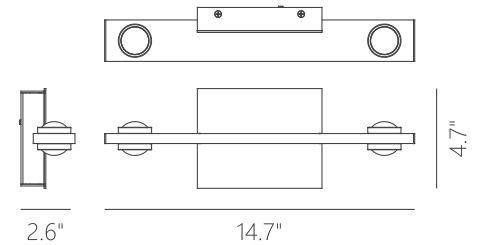

AURORA

Material:
Aluminum

Optical Lens:
Acrylic

Finishes:
AL - Brushed Aluminum
BC - Brushed Champagne
MH - Matte White
SBB - Satin Brushed Black

Color Temp.:
3000K

CRI (Ra):
≥90

LED Rated Life:
≈50,000 Hours

Dimming:
100% - 10%

PW131321

Wattage: 11W

Voltage: 100~130V

Total Lumens: 840

Delivered Lumens: 609

Can be mounted in any direction
Dimmable with ELV or TRIAC Dimmer (Not Included)