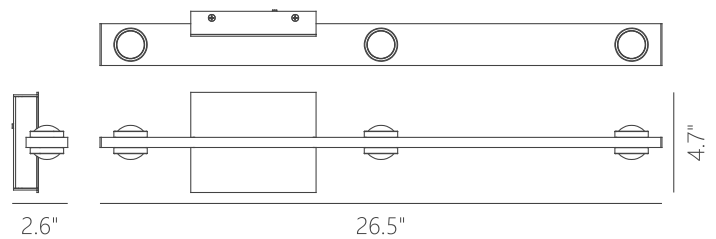

AURORA

Material:
Aluminum

Optical Lens:
Acrylic

Finishes:
AL - Brushed Aluminum
BC - Brushed Champagne
MH - Matte White
SBB - Satin Brushed Black

Color Temp.:
3000K

CRI (Ra):
≥90

LED Rated Life:
≈50,000 Hours

Dimming:
100% - 10%

Wattage:

Voltage:

Total Lumens:

Delivered Lumens:

PW131320

16W

100~130V

1260

913

Can be mounted in any direction

Dimmable with ELV or TRIAC Dimmer (Not Included)

PageOne Furnishing & Lighting Co., Ltd.

Add.: 35 Fulton Way, Unit 1, Richmond Hill, ON L4B 2N4, CANADA

Tel.: +1 (905) 707-0004 Toll Free: +1-844-623-7278 Fax: +1 (905) 707-8444

E-mail: sales@pageonlighting.com

Website: www.pageonlighting.com

PageOneLighting

Pageone Furnishing & Lighting