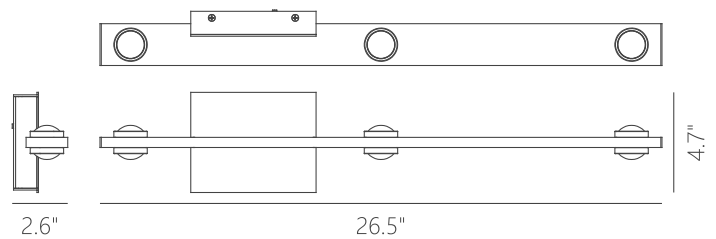

AURORA

Material:
Aluminum

Optical Lens:
Acrylic

Finishes:
AL - Brushed Aluminum
BC - Brushed Champagne
MH - Matte White
SBB - Satin Brushed Black

Color Temp.:
3000K

CRI (Ra):
≥90

LED Rated Life:
≈50,000 Hours

Dimming:
100% - 10%

PW131320

Wattage: 16W

Voltage: 100~130V

Total Lumens: 1260

Delivered Lumens: 913

Can be mounted in any direction
Dimmable with ELV or TRIAC Dimmer (Not Included)