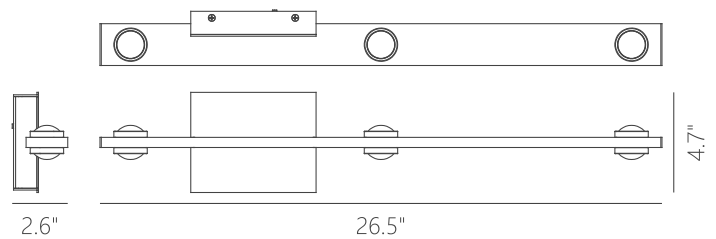

AURORA

Material:
Aluminum

Optical Lens:
Acrylic

Finishes:
AL - Brushed Aluminum
BC- Brushed Champagne
MH - Matte White
SBB - Satin Brushed Black

Color Temp.:
3000K

CRI (Ra):
≥90

LED Rated Life:
≈50,000 Hours

Dimming:
100% - 10%

Wattage: 16W

Voltage: 100~130V

Total Lumens: 1260

Delivered Lumens: 913

PW131320

Can be mounted in any direction
Dimmable with ELV or TRIAC Dimmer (Not Included)