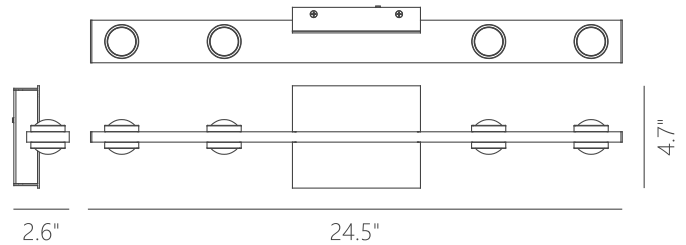

PROJECT			
DATE		TYPE	

AURORA

Material:
Aluminum

Optical Lens:
Acrylic

Finishes:
AL - Brushed Aluminum
BC - Brushed Champagne
MH - Matte White
SBB - Satin Brushed Black

Color Temp.:
3000K

CRI (Ra):
≥90

LED Rated Life:
≈50,000 Hours

Dimming:
100% - 10%

Wattage:

Voltage:

Total Lumens:

Delivered Lumens:

PW131319

22W

100~130V

1680

1217

Can be mounted in any direction
Dimmable with ELV or TRIAC Dimmer (Not Included)

PageOne Furnishing & Lighting Co., Ltd.

Add.: 35 Fulton Way, Unit 1, Richmond Hill, ON L4B 2N4, CANADA

Tel.: +1 (905) 707-0004 Toll Free: +1-844-623-7278 Fax: +1 (905) 707-8444

E-mail: sales@pageonlighting.com

Website: www.pageonlighting.com

PageOneLighting

Pageone Furnishing & Lighting