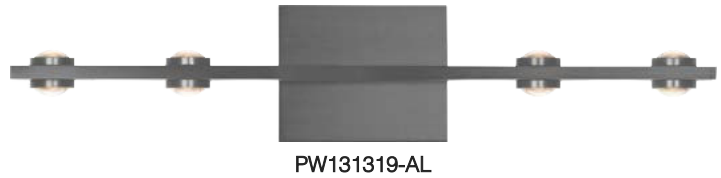

| | | | |
|----------------|--|-------------|--|
| PROJECT | | | |
| DATE | | TYPE | |

AURORA

Material:
Aluminum

Optical Lens:
Acrylic

Finishes:
AL - Brushed Aluminum
BC - Brushed Champagne
MH - Matte White
SBB - Satin Brushed Black

Delivered Lumens: 1217

Can be mounted in any direction
Dimmable with ELV or TRIAC Dimmer (Not Included)