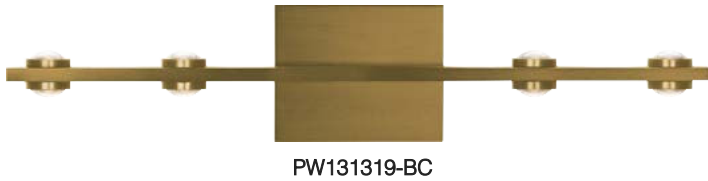

| | | | |
|----------------|--|-------------|--|
| PROJECT | | | |
| DATE | | TYPE | |

AURORA

Material:
Aluminum

Optical Lens:
Acrylic

Finishes:
AL - Brushed Aluminum
BC - Brushed Champagne
MH - Matte White
SBB - Satin Brushed Black

Delivered Lumens: 1217

Can be mounted in any direction
Dimmable with ELV or TRIAC Dimmer (Not Included)