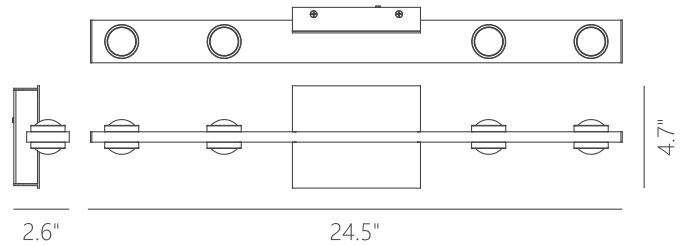

PROJECT			
DATE		TYPE	

AURORA

Material:
Aluminum

Optical Lens:
Acrylic

Finishes:
AL - Brushed Aluminum
BC - Brushed Champagne
MH - Matte White
SBB - Satin Brushed Black

Color Temp.:
3000K

CRI (Ra):
≥90

LED Rated Life:
≈50,000 Hours

Dimming:
100% - 10%

PW131319

Wattage: 22W

Voltage: 100~130V

Total Lumens: 1680

Delivered Lumens: 1217

Can be mounted in any direction
Dimmable with ELV or TRIAC Dimmer (Not Included)