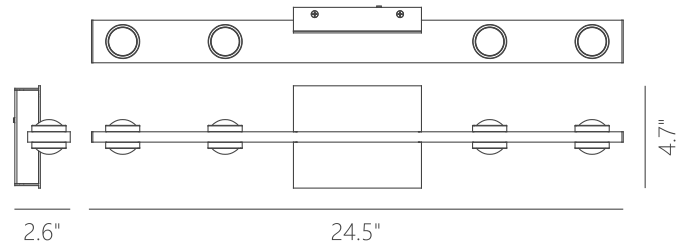

PROJECT			
DATE		TYPE	

AURORA

Material:
Aluminum

Optical Lens:
Acrylic

Finishes:
AL - Brushed Aluminum
BC - Brushed Champagne
MH - Matte White
SBB - Satin Brushed Black

Color Temp.:
3000K

CRI (Ra):
≥90

LED Rated Life:
≈50,000 Hours

Dimming:
100% - 10%

PW131319

Wattage: 22W

Voltage: 100~130V

Total Lumens: 1680

Delivered Lumens: 1217

Can be mounted in any direction
Dimmable with ELV or TRIAC Dimmer (Not Included)