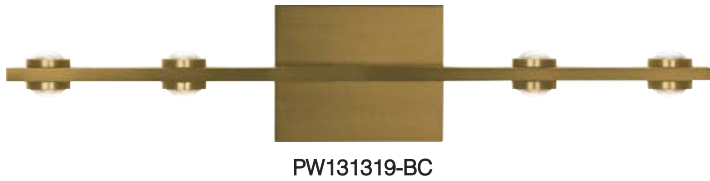

PROJECT			
DATE		TYPE	

AURORA

Material:
Aluminum

Optical Lens:
Acrylic

Finishes:
AL - Brushed Aluminum
BC - Brushed Champagne
MH - Matte White
SBB - Satin Brushed Black

Color Temp.:
3000K

CRI (Ra):
≥90

LED Rated Life:
≈50,000 Hours

Dimming:
100% - 10%

PW131319

Wattage: 22W

Voltage: 100~130V

Total Lumens: 1680

Delivered Lumens: 1217

Can be mounted in any direction
Dimmable with ELV or TRIAC Dimmer (Not Included)