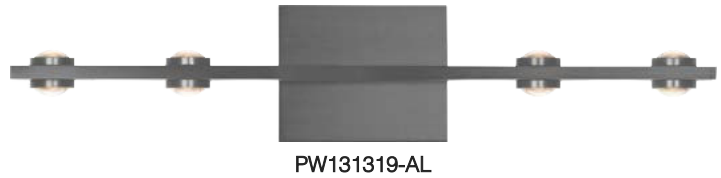

PROJECT			
DATE		TYPE	

AURORA

Material:
Aluminum

Optical Lens:
Acrylic

Finishes:
AL - Brushed Aluminum
BC - Brushed Champagne
MH - Matte White
SBB - Satin Brushed Black

Color Temp.:
3000K

CRI (Ra):
≥90

LED Rated Life:
≈50,000 Hours

Dimming:
100% - 10%

	PW131319
Wattage:	22W
Voltage:	100~130V
Total Lumens:	1680
Delivered Lumens:	1217

Can be mounted in any direction
Dimmable with ELV or TRIAC Dimmer (Not Included)