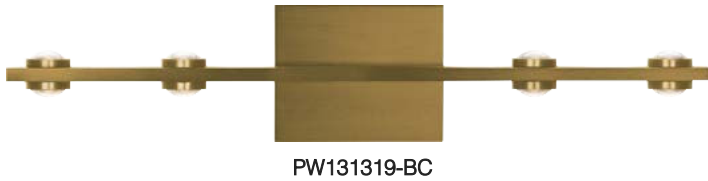

PROJECT			
DATE		TYPE	

AURORA

Material:
Aluminum

Optical Lens:
Acrylic

Finishes:
AL - Brushed Aluminum
BC - Brushed Champagne
MH - Matte White
SBB - Satin Brushed Black

Color Temp.:
3000K

CRI (Ra):
≥90

LED Rated Life:
≈50,000 Hours

Dimming:
100% - 10%

	PW131319
Wattage:	22W
Voltage:	100~130V
Total Lumens:	1680
Delivered Lumens:	1217

Can be mounted in any direction
Dimmable with ELV or TRIAC Dimmer (Not Included)