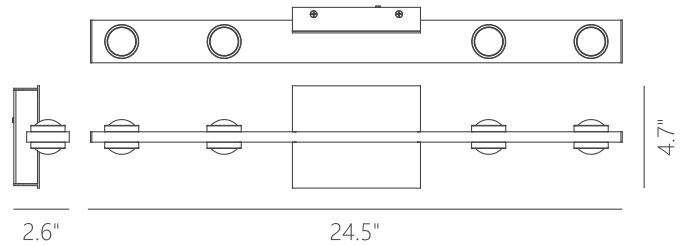

PROJECT			
DATE		TYPE	

AURORA

Material:
Aluminum

Optical Lens:
Acrylic

Finishes:
AL - Brushed Aluminum
BC - Brushed Champagne
MH - Matte White
SBB - Satin Brushed Black

Color Temp.:
3000K

CRI (Ra):
≥90

LED Rated Life:
≈50,000 Hours

Dimming:
100% - 10%

	PW131319
Wattage:	22W
Voltage:	100~130V
Total Lumens:	1680
Delivered Lumens:	1217

Can be mounted in any direction
Dimmable with ELV or TRIAC Dimmer (Not Included)