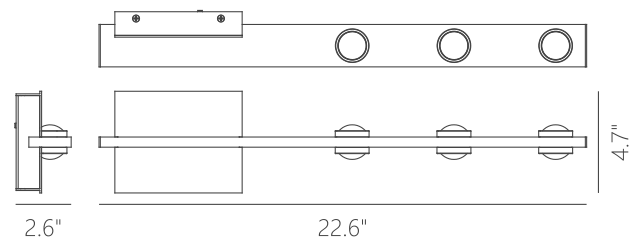

AURORA

Material:
Aluminum

Optical Lens:
Acrylic

Finishes:
AL - Brushed Aluminum
BC - Brushed Champagne
MH - Matte White
SBB - Satin Brushed Black

Color Temp.:
3000K

CRI (Ra):
≥90

LED Rated Life:
≈50,000 Hours

Dimming:
100% - 10%

Wattage: 16W

Voltage: 100~130V

Total Lumens: 1260

Delivered Lumens: 913

PW131318

Can be mounted in any direction
Dimmable with ELV or TRIAC Dimmer (Not Included)