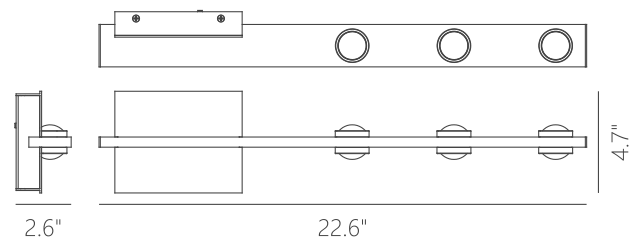

AURORA

Material:
Aluminum

Optical Lens:
Acrylic

Finishes:
AL - Brushed Aluminum
BC - Brushed Champagne
MH - Matte White
SBB - Satin Brushed Black

Color Temp.:
3000K

CRI (Ra):
≥90

LED Rated Life:
≈50,000 Hours

Dimming:
100% - 10%

Wattage:

Voltage:

Total Lumens:

Delivered Lumens:

PW131318

16W

100~130V

1260

913

Can be mounted in any direction

Dimmable with ELV or TRIAC Dimmer (Not Included)

PageOne Furnishing & Lighting Co., Ltd.

Add.: 35 Fulton Way, Unit 1, Richmond Hill, ON L4B 2N4, CANADA

Tel.: +1 (905) 707-0004 Toll Free: +1-844-623-7278 Fax: +1 (905) 707-8444

E-mail: sales@pageonlighting.com

Website: www.pageonlighting.com