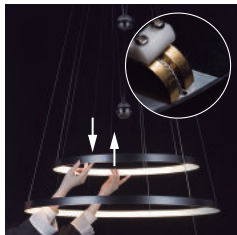

PROJECT			
DATE		TYPE	

PP121548-BK **NEW**

Cantilever System

PP121548

COSIMA

DETAILS

Material: Aluminum + Steel	Color Temp.: 3000K
Lamp Shade: Acrylic	CRI (Ra): ≥90
Finishing: Painting	LED Rated Life: ≈50,000 Hours
	Dimming: 100%-10%

Dimmable with ELV or TRIAC Dimmer (Not Included)

ITEM NO.	PP121548
Wattage:	65W
Voltage:	100-120V
Size:	31.5"Dia. x 126.0"OAH
Estimated Lumens:	5500
Estimated Delivered Lumens:	1350