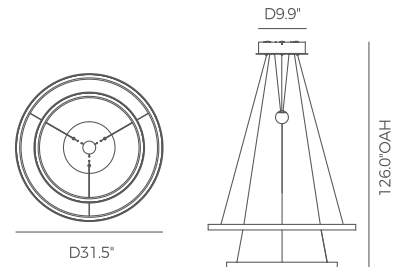

PROJECT			
DATE		TYPE	

PP121548-BK **NEW**

Cantilever System

PP121548

COSIMA

DETAILS

Material: Aluminum + Steel	Color Temp.: 3000K
Lamp Shade: Acrylic	CRI (Ra): ≥90
Finishing: Painting	LED Rated Life: ≈50,000 Hours
	Dimming: 100%-10%

Dimmable with ELV or TRIAC Dimmer (Not Included)

ITEM NO.	PP121548
Wattage:	65W
Voltage:	100-120V
Size:	31.5"Dia. x 126.0"OAH
Estimated Lumens:	5500
Estimated Delivered Lumens:	1350